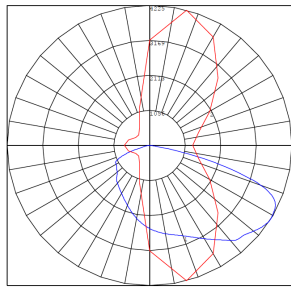

## Photometrics: GPX-18-60W-MCTP-CM

BUD Rating: B1-U1-G0

20W 5000K, Area55'x 75' Mounting Height: 9'