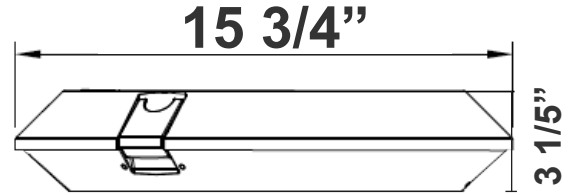

15 3/4" (W) X 4 3/5" (H)

Features

- Aluminum Housing , Outdoor Powder Coated
- 7-Year Warranty
- Multi CCT and Power: Selectable Switch Inside Of The Fixture

Technical Specifications

Electrical:

- Voltage: 100-277V AC 50/60Hz
- Wattage: 18W/30W/45W/60W
- Power Factor: 0.95
- Efficacy: 150LM/W

Mechanical:

- Aluminum Housing , Outdoor Powder Coated
- Ceiling Mount Bracket Fits on any 3" or 4" Junction Boxes with 1/2" KO on The Center
- Programmable Bi-Level Motion Sensor & Emergency Backup Options
- Operating Temperature: -86°F~122°F
- IP Rating: IP66, Suitable for Wet Locations
- 7-Year Warranty

Lighting:

- Multi CCT and Power: Selectable Switch Inside Of The Fixture
- Dimmable: 0~10V Dimming
- LED: SMD 3030
- Total Lumens: 9000LM Max.
- Color Temperature: 3000K/4000K/5000K
- Color Rendering index: >70
- Beam Angle: Type V (150° X 150°)
- Lifespan: 70000 Hrs.

Applications:

- Ideal For Garden, Amusement Park, Residential Quater , Industrial Park And Pedestrian street.

Phone: (877) 805-2252 | Fax: (877) 805-2252
www.westgatemfg.com

WG-04-062022