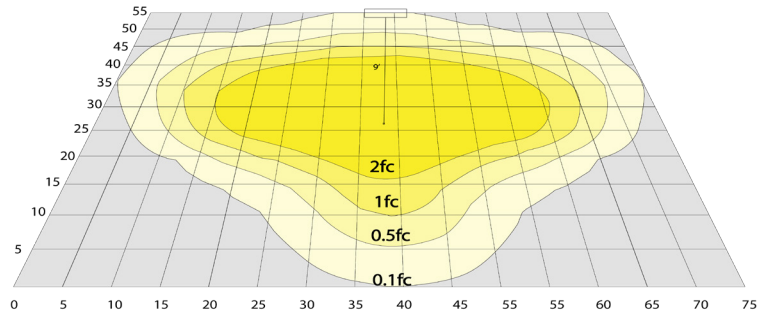

### Lighting:

- Multi CCT and Power: Selectable Switch Inside Of The Fixture
- Dimmable: 0~10V Dimming
- LED: SMD 3030
- Total Lumens: 9000LM Max.
- Color Temperature: 3000K/4000K/5000K
- Color Rendering index: >70
- Beam Angle: Type V (150° X 150°)
- Lifespan: 70000 Hrs.

## Photometrics: GPX-18-60W-MCTP-CM

BUD Rating: B1-U1-G0

20W 5000K, Area55'x 75' Mounting Height: 9'