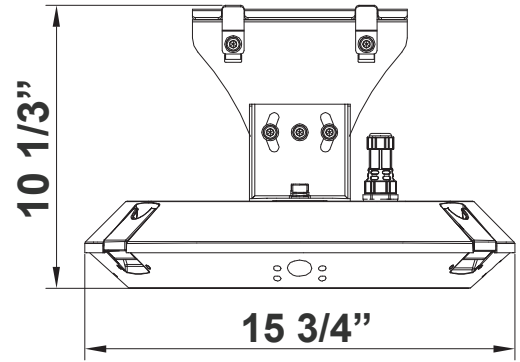

Customer Name: _____

Project Name: _____

Note: _____

Type: _____

CATENARY

15 3/4" (W) X 10 1/3" (H)

Ideal for airports, auto dealerships, corporate offices, education, government, healthcare, industrial warehouses, municipal parking, gas stations, convenient stores, recreation and public venues, restaurants, hospitality, retail and grocery stores.