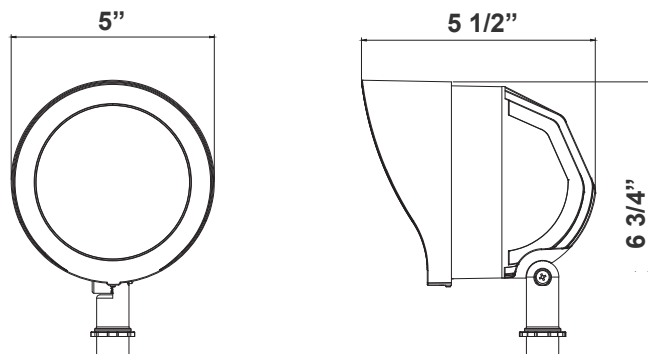

GL-12 SERIES OUTDOOR LIGHTING

GL-12V-24W-30K-BR
GL-12V-24W-40K-BR
GL-12V-24W-50K-BR

Selection:

Customer Name: _____
Project Name: _____
Note: _____ | Type: _____

6 3/4"(H) x 5"(W) x 5 1/2"(D)

The fixture has classic traditional appearance, professional light distribution design, 90-degree beam angle, ideal for park landscaping, garden, architectural landscape lighting, suitable for wet locations

Electrical:

- Voltage: 12V
- Power Factor: >0.92
- Wattage: 24W
- Efficacy: 90 LPW

Mechanical:

- Die-cast Aluminum Housing with Powder Coat Finish (Dark Bronze)
- Solid State Lighting Technology for Long Life, No Maintenance Needed and High-Efficiency
- High Conductive Aluminum LED Board
- 8-1/2" PC Spike Included
- 1/2" Threaded Knuckle Stem
- IP Rating: IP65
- Operating Temperature: -40°F to 104°F
- Suitable for Wet Locations
- Rotatable Shroud with Set Screw
- 7-Year Warranty