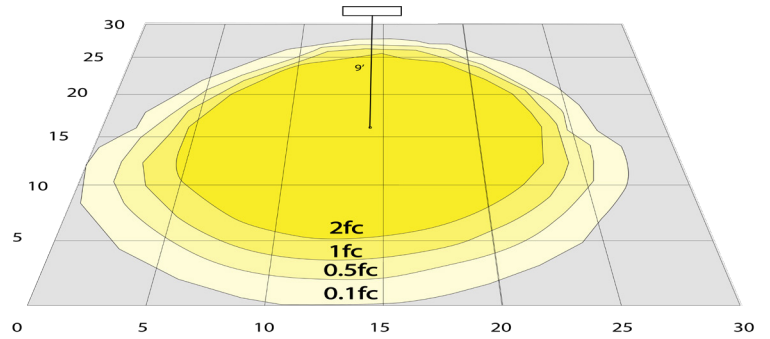

Lighting:

- Lens Type: Plaid Tempered Glass + Aluminum Reflectors
- Total Lumens: 2160LM
- Color Temperatures: 3000K/4000K/5000K
- Color Rendering Index: CRI ≥ 80
- Beam Angle: 90°

Applications:

- The fixture has classic traditional appearance, professional light distribution design, 90-degree beam angle, ideal for park landscaping, garden, architectural landscape lighting, suitable for wet locations

Other Models:

- 12W | 1080LM | GL-12V-12W-30K-BR
- 12W | 1080LM | GL-12V-12W-40K-BR
- 12W | 1080LM | GL-12V-12W-50K-BR

Photometrics: GL-12V-24W

BUG Rating: B2-U2-G0

Area 30'x 30' Mounting Height: 9'

Other Views:

Side View

Front View

Back View

Performance Table: GL-12V-24W

MODEL NO.	Wattage	Voltage	Lumens	Color Temp.	BUG Rating	LPW
GL-12V-24W-30K-BR	24W	12V	2160LM	3000K	B2-U2-G0	90
GL-12V-24W-40K-BR			2160LM	4000K		
GL-12V-24W-50K-BR			2160LM	5000K		