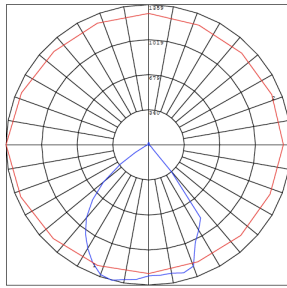

GL-12 SERIES OUTDOOR LIGHTING

GL-12V-24W-30K-BR
GL-12V-24W-40K-BR
GL-12V-24W-50K-BR

Selection:

Customer Name: _____
Project Name: _____
Note: _____ | Type: _____

6 3/4"(H) x 5"(W) x 5 1/2"(D)

The fixture has classic traditional appearance, professional light distribution design, 90-degree beam angle, ideal for park landscaping, garden, architectural landscape lighting, suitable for wet locations

Lighting:

- Lens Type: Plaid Tempered Glass + Aluminum Reflectors
- Total Lumens: 2160LM
- Color Temperatures: 3000K/4000K/5000K
- Color Rendering Index: CRI ≥ 80
- Beam Angle: 90°

Applications:

- The fixture has classic traditional appearance, professional light distribution design, 90-degree beam angle, ideal for park landscaping, garden, architectural landscape lighting, suitable for wet locations

Other Models:

- 12W | 1080LM | GL-12V-12W-30K-BR
- 12W | 1080LM | GL-12V-12W-40K-BR
- 12W | 1080LM | GL-12V-12W-50K-BR

Photometrics: GL-12V-24W

BUG Rating: B2-U2-G0

Area 30'x 30' Mounting Height: 9'

Other Views: