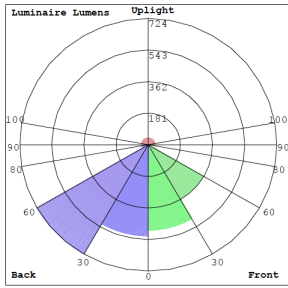

Photometrics: GL-12V-24W

BUG Rating: B2-U2-G0