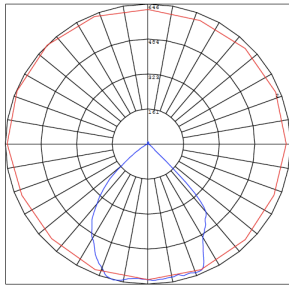

Photometrics: GL-12V-12W

BUG Rating: B1-U2-G0

Area 25'x 30' Mounting Height: 9'