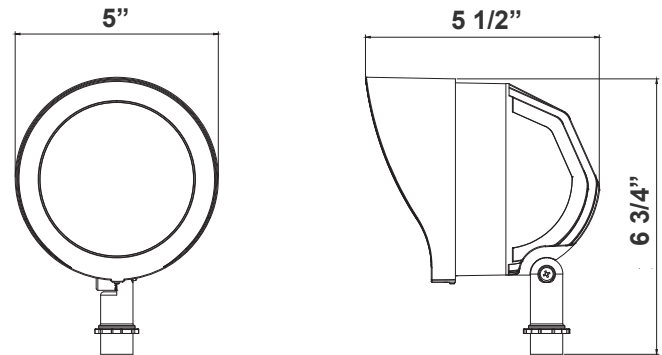

# GL-12 SERIES OUTDOOR LIGHTING

GL-12V-12W-30K-BR  
GL-12V-12W-40K-BR  
GL-12V-12W-50K-BR

Customer Name: \_\_\_\_\_

Project Name: \_\_\_\_\_

Note: \_\_\_\_\_

Type: \_\_\_\_\_

Selection:

6 3/4"(H) x 5"(W) x 5 1/2"(D)