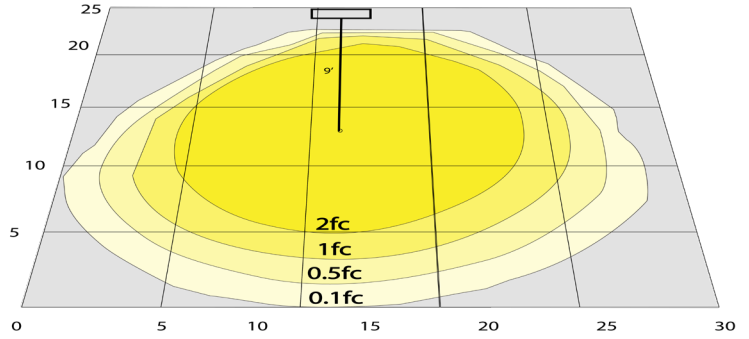

Photometrics: GL-12V-12W

BUG Rating: B1-U2-G0

Area 25'x 30' Mounting Height: 9'