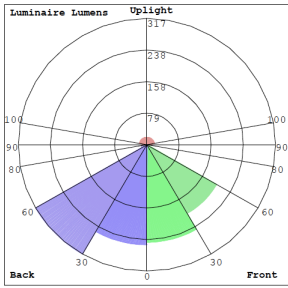

Photometrics: GL-12V-12W

BUG Rating: B1-U2-G0

Area 25'x 30' Mounting Height: 9'