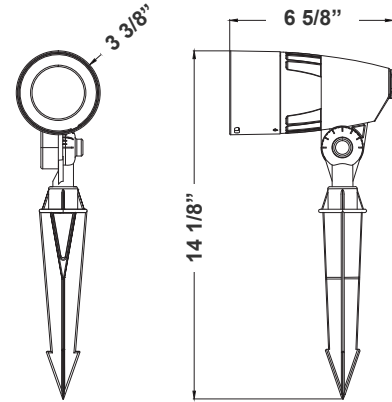

AVAIL. FINISH:

Customer Name: _____

Project Name: _____

Note: _____

Type: _____

14 1/8" (H) x 6 5/8" (W) x 6 3/8" (D)

The fixture has classic traditional appearance, professional light distribution design, 90-degree beam angle, ideal for park landscaping, garden, architectural landscape lighting, suitable for wet locations

Features

- Die-cast Aluminum Housing with Powder Coat Finish (Black)
- 1/2" Threaded Knuckle Stem
- 7-Year Warranty
- Lens Type: Plaid Tempered Glass + Aluminum Reflectors

Technical Specifications

Electrical:

- Voltage: 12V AC/DC
- Power Factor: >0.9
- Wattage: 3W/6W/12W
- Input current: 1A Max
- Efficacy: 90 LPW

Mechanical:

- Die-cast Aluminum Housing with Powder Coat Finish (Black)
- DC Button Photocell with ON/OFF switch Included
- Solid State Lighting Technology for Long Life, No Maintenance Needed and High-Efficiency
- High Conductive Aluminum LED Board
- 8-1/2" PC Spike Included
- 1/2" Threaded Knuckle Stem
- IP Rating: IP65
- Operating Temperature: -40°F to 104°F
- Suitable for Wet Locations
- Rotatable Shroud with Set Screw
- 7-Year Warranty