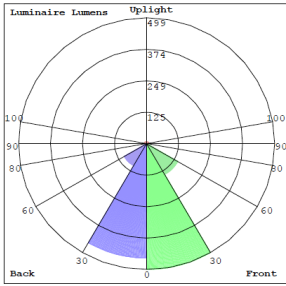

AVAIL. FINISH:

Customer Name: _____

Project Name: _____

Note: _____

Type: _____

14 1/8" (H) x 6 5/8" (W) x 6 3/8" (D)

The fixture has classic traditional appearance, professional light distribution design, 90-degree beam angle, ideal for park landscaping, garden, architectural landscape lighting, suitable for wet locations

Lighting:

- Dimmable: Non Dimmable
- Total lumens: 1080LM Max.
- Color Temperatures: 3000K/4000K/5000K
- Color Rendering Index: CRI ≥ 80
- Beam Angle: Adjustable from 25°-65° by Rotating the Lens
- Lifespan: 70,000 Hrs.

Other Models:

- 12W | 1080LM | FLVXPRO-SM-6-12W-MCTPB-BR

Phone: (877) 805-2252 | Fax: (877) 805-2252
www.westgatemfg.com

Photometrics: FLVXPRO-SM-6-12W-MCTPB-BK

BUG Rating: B1-U1-G0

Other Views:

Side View

Front View