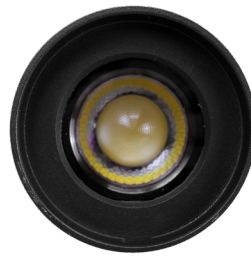

AVAIL. FINISH:

Customer Name: _____

Project Name: _____

Note: _____

Type: _____

14 1/8" (H) x 6 5/8" (W) x 6 3/8" (D)

The fixture has classic traditional appearance, professional light distribution design, 90-degree beam angle, ideal for park landscaping, garden, architectural landscape lighting, suitable for wet locations

Features

- Die-cast Aluminum Housing with Powder Coat Finish (Black)
- 1/2" Threaded Knuckle Stem
- 7-Year Warranty
- Lens Type: Plaid Tempered Glass + Aluminum Reflectors

Technical Specifications

Electrical:

Applications:

- The fixture has classic traditional appearance, professional light distribution design, 90-degree beam angle, ideal for park landscaping, garden, architectural landscape lighting, suitable for wet locations

Other Models:

- 12W | 1080LM | FLVXPRO-SM-6-12W-MCTPB-BR

Phone: (877) 805-2252 | Fax: (877) 805-2252
www.westgatemfg.com

Photometrics: FLVXPRO-SM-6-12W-MCTPB-BK

BUG Rating: B1-U1-G0

Other Views:

Side View

Front View