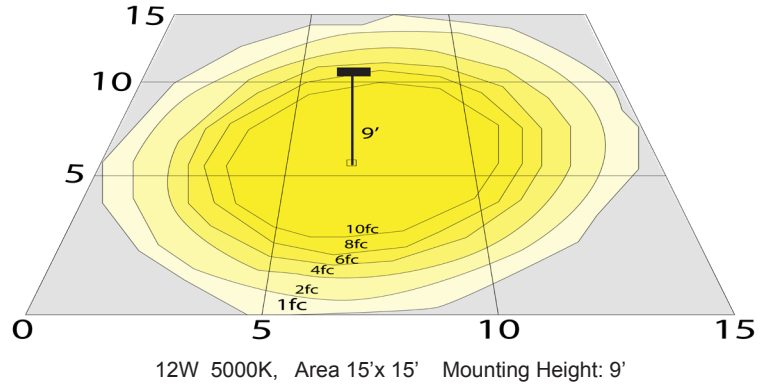

AVAIL. FINISH:

Customer Name: _____

Project Name: _____

Note: _____

Type: _____

14 1/8" (H) x 6 5/8" (W) x 6 3/8" (D)

The fixture has classic traditional appearance, professional light distribution design, 90-degree beam angle, ideal for park landscaping, garden, architectural landscape lighting, suitable for wet locations

Lighting:

- Dimmable: Non Dimmable
- Total lumens: 1080LM Max.
- Color Temperatures: 3000K/4000K/5000K
- Color Rendering Index: CRI ≥ 80
- Beam Angle: Adjustable from 25°-65° by Rotating the Lens
- Lifespan: 70,000 Hrs.

Other Models:

- 12W | 1080LM | FLVXPRO-SM-6-12W-MCTPB-BR

Phone: (877) 805-2252 | Fax: (877) 805-2252
www.westgatemfg.com

Photometrics: FLVXPRO-SM-6-12W-MCTPB-BK

BUG Rating: B1-U1-G0

Other Views:

Side View

Front View