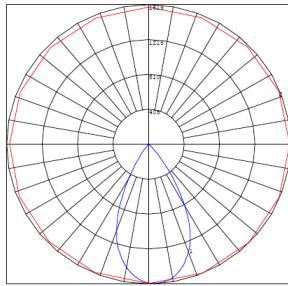

AVAIL. FINISH:

Customer Name: _____

Project Name: _____

Note: _____

Type: _____

14 1/8" (H) x 6 5/8" (W) x 6 3/8" (D)

The fixture has classic traditional appearance, professional light distribution design, 90-degree beam angle, ideal for park landscaping, garden, architectural landscape lighting, suitable for wet locations

Other Models:

- 12W | 1080LM | FLVXPRO-SM-6-12W-MCTPB-BR

Phone: (877) 805-2252 | Fax: (877) 805-2252
www.westgatemfg.com

Photometrics: FLVXPRO-SM-6-12W-MCTPB-BK

BUG Rating: B1-U1-G0

Other Views:

Side View

Front View