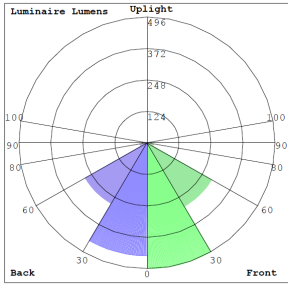

Photometrics: FLVX-SM-6W-BK

BUG Rating: B1-U0-G0