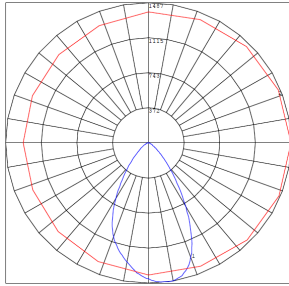

Photometrics: FLVX-SM-6W-BK

BUG Rating: B1-U0-G0