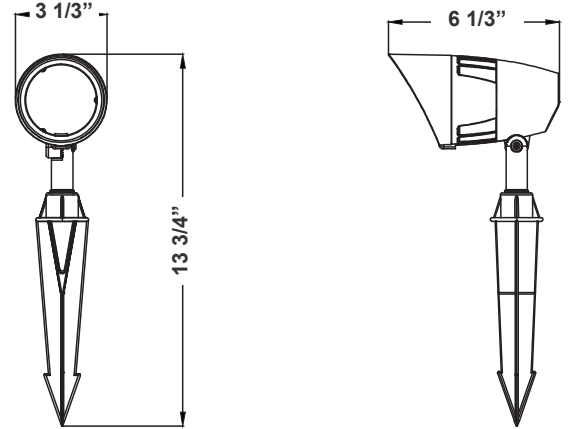

Type: _____

13 3/4" (H) x 3 1/3" (W) x 6 1/3" (D)

The fixture has classic traditional appearance, professional light distribution design, 90-degree beam angle, ideal for park landscaping, garden, architectural landscape lighting, suitable for wet locations

Features

- Die-cast Aluminum Housing with Powder Coat Finish (Black)
- 1/2" Threaded Knuckle Stem
- 7-Year Warranty
- Lens Type: Plaid Tempered Glass + Aluminum Reflectors

Technical Specifications

Electrical:

- Voltage: 12V AC/DC
- Power Factor: >0.9
- Wattage: 6W
- Input current: 1A Max
- Efficacy: 116 LPW

Mechanical:

- Die-cast Aluminum Housing with Powder Coat Finish (Black)
- Solid State Lighting Technology for Long Life, No Maintenance Needed and High-Efficiency
- High Conductive Aluminum LED Board
- 8-1/2" PC Spike Included
- 1/2" Threaded Knuckle Stem
- IP Rating: IP65
- Operating Temperature: -40°F to 104°F
- Suitable for Wet Locations
- Rotatable Shroud with Set Screw
- 7-Year Warranty