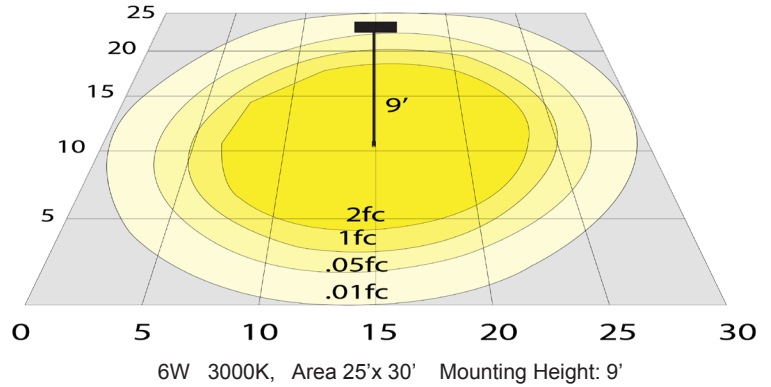

Type: _____

13 3/4" (H) x 3 1/3" (W) x 6 1/3" (D)

The fixture has classic traditional appearance, professional light distribution design, 90-degree beam angle, ideal for park landscaping, garden, architectural landscape lighting, suitable for wet locations

Lighting:

- Dimmable: Non Dimmable
- Total lumens: 700LM
- Color Temperatures: 3000K/4000K
- Color Rendering Index: CRI ≥ 80
- Beam Angle: 60°
- Lifespan: 70,000 Hrs.

Applications:

- The fixture has classic traditional appearance, professional light distribution design, 90-degree beam angle, ideal for park landscaping, garden, architectural landscape lighting, suitable for wet locations

6W 3000K, Area 25'x 30' Mounting Height: 9'

Other Views:

Side View

Front View

Back View

Performance Table: FLVX-SM-6W-BR

MODEL NO.	Wattage	Voltage	Lumens	Color Temp.	BUG Rating	LPW
FLVX-SM-6W-30K-BK	6W	12V	700LM	3000K	B1-U0-G0	116
FLVX-SM-6W-40K-BK				4000K		