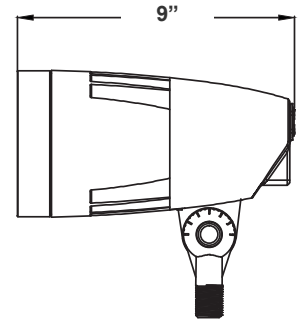

FLDX SERIES OUTDOOR LIGHTING

FLDX-LG-30-50W-MCTP-BK
X-GEN BULLET FLOOD LIGHTS

Customer Name: _____

Project Name: _____

Note: _____

Type: _____

8"(H) x 9"(W) x 4 3/4"(D)

Ideal for general site lighting, alleys, loading docks, doorway, pathway, and parking areas. Great for use with motion sensors and another instant on/off controls.

Technical Specifications

Electrical:

- Voltage: 120-277V
- Power Factor: >0.9
- Wattage: 30W/40W/50W
- Efficacy: 120 LPW

Mechanical:

- Die-cast Aluminum Housing with Powder Coat Finish
- Cord type: 18" SJTW 18/3 AWG cable
- 1/2" Threaded Knuckle Stem
- Operating Temperature: -40°F to 104°F
- IP Rating: IP65
- Suitable for Wet Locations
- 7-Year Warranty