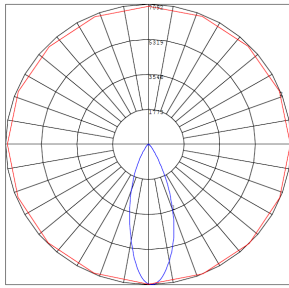

Photometrics: FLDX-LG-30-50W-MCTP-BK

BUG Rating: B3-U0-G0

50W 3000K, Area 30'x 30' Mounting Height: 9'

Other Views:

Side View

Front View

Back View

Performance Table: FLDX-LG-30-50W-MCTP-BK