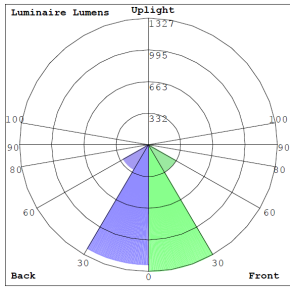

Lighting:

- MCTP: Multi CCP and Power switches on the back of the fixture
- Dimming: 0-10V Dimming
- Lens Type: Plaid Tempered Glass + Aluminum Reflectors
- Total Lumens: 6200LM
- Color Temperatures: 3000K/4000K/5000K
- Color Rendering Index: CRI ≥ 80
- Beam Angle: 35°
- Lifespan: 70,000 Hrs.

Photometrics: FLDX-LG-30-50W-MCTP-BK

BUG Rating: B3-U0-G0

50W 3000K, Area 30'x 30' Mounting Height: 9'

Other Views:

Side View

Front View

Back View

Performance Table: FLDX-LG-30-50W-MCTP-BK