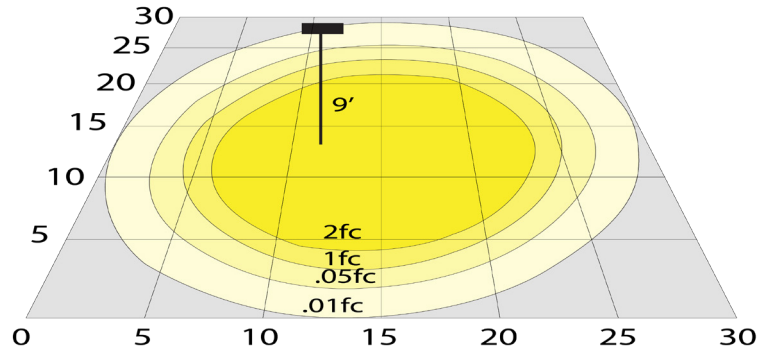

Photometrics: FLDX-LG-30-50W-MCTP-BK

BUG Rating: B3-U0-G0

50W 3000K, Area 30'x 30' Mounting Height: 9'

Other Views:

Side View

Front View

Back View

Performance Table: FLDX-LG-30-50W-MCTP-BK