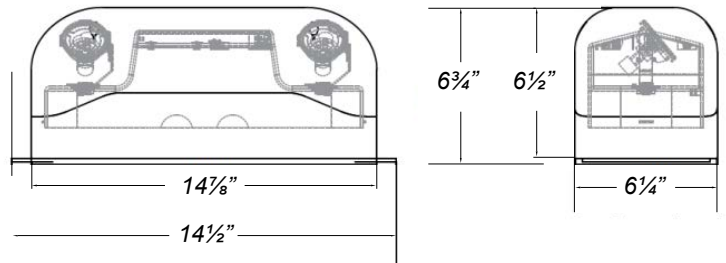

ELN4X

TECHNICAL SPECIFICATIONS:

- :: High impact thermo-plastic emergency light
- :: Two fully adjustable 3.3 watt, glare-free LED lamp heads for safe egress
- :: Dual voltage: 120/277
- :: Operating temperature: 68-122°F
- :: Top and back K.O.'s for conduit mounting (1/2")
- :: 6V/12V maintenance-free sealed Ni-Cad rechargeable battery for long life
- :: 90-minute rated with push style test switch and red indicator light
- :: Surf mount with top and side knockout for conduit
- :: UL Listed for damp locations, UL924, NFPA 101 Life Safety Code
- :: NEMA4X and NSF rated
- :: 3-year warranty