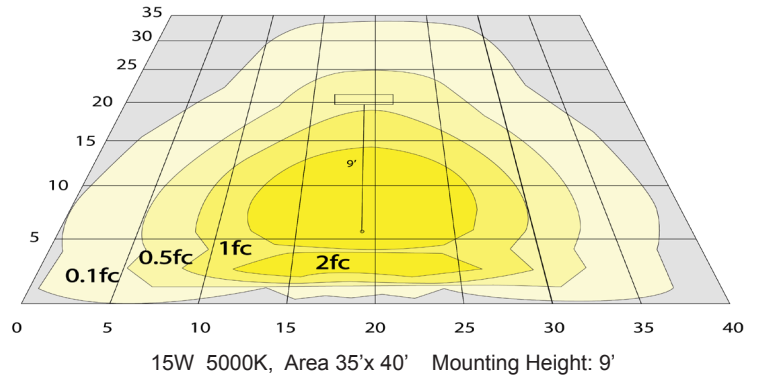

Lighting:

- Multi-CCT (The switch is inside the fixture)
- Dimming: 0-10V Dimming
- LED Type/Brand: 2835LUMILEDS
- Front: Polycarbonate Lens and Housing
- Total Lumens: 1950LM/2025LM/1950LM
- Color Temperatures: 3 00K/4000K/5000K
- Color Rendering Index: CRI ≥ 80
- Beam Angle: 100°
- Rated life: 70,000 Hrs

Phone: (877) 805-2252 | Fax: (877) 805-2252
www.westgatemfg.com

Photometrics: DELW-15W-MCT-BK

BUD Rating: B1-U2-G1

Other Views:

Side View

Front View

Back View

Performance Table: DELW-15W-MCT-BK