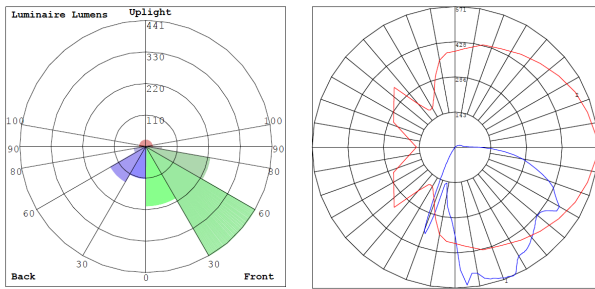

Photometrics: DELW-15W-MCT-BK

BUD Rating: B1-U2-G1