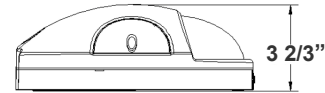

6 1/2"(H) x 10 1/2"(W) x 3 2/3"(D)

LED Non-Cutoff Wall Pack with Photocell is ideal for general site lighting, loading docks, doorway, pathway and parking areas.

Features

- Back plate: Die-cast aluminum
- Multi-CCT (The switch is inside the fixture)
- Polycarbonate Housing & Lens
- 7-Year Warranty