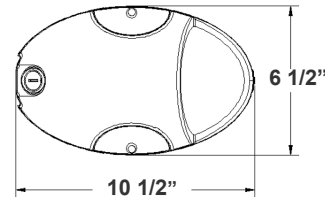

DELW SERIES Outdoor Lighting

LED SMALL NON-CUTOFF WALL PACK WITH PHOTOCCELL
DELW-15W-MCT-BK

WESTGATE
THE FUTURE IS HERE...AND IT'S QUITE BRIGHT!

Customer Name: _____

Project Name: _____

Note: _____ Type: _____

6 1/2"(H) x 10 1/2"(W) x 3 2/3"(D)

LED Non-Cutoff Wall Pack with Photocell is ideal for general site lighting, loading docks, doorway, pathway and parking areas.

Features

- Back plate: Die-cast aluminum
- Multi-CCT (The switch is inside the fixture)
- Polycarbonate Housing & Lens
- 7-Year Warranty