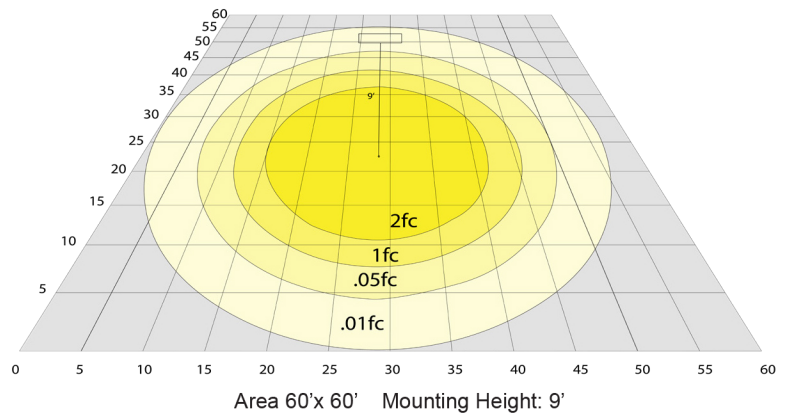

Photometrics: CXES-30-60W-MCTP-EM

BUD Rating: B2-U3-G2

Other Views:

Side View

Front View

Switch View

Performance Table: CXES-30-60W-MCTP-EM

MODEL NO.	Wattage	Voltage	Lumens	Color Temp.	BUG Rating	LPW
CXES-30-60W-MCTP-EM	30W	120~277V	3900LM	3000K	B2-U3-G2	130
	45W		5850LM	4000K		
	60W		7800LM	5000K		