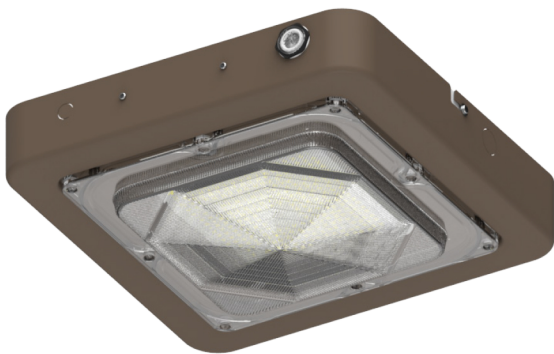

Other Views:

Side View