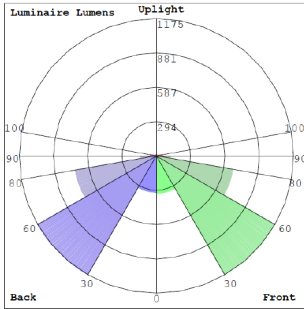

Emergency Battery Backup Spec:

- Output Power: 8W
- Output Voltage: 48V
- Li-Ion Battery / >90 Minutes Emergency Operation
- Test Button Installed on The Side of The Fixture

Lighting:

- MCTP: Multi-CCT and Power Switch Is In The Fixture
- Dimming: 0~10V Dimmable
- LED Type/ Brand: LUMILEDS 2835LED
- Total Lumens: 7800LM Max.
- Color Temperature: 3000K/4000K/5000K
- Color Rendering index: >70
- Beam Angle: 150°
- Lifespan: 70000 Hrs

Photometrics: CXES-30-60W-MCTP-EM

BUD Rating: B2-U3-G2

Other Views:

Side View

Front View

Switch View

Performance Table: CXES-30-60W-MCTP-EM

MODEL NO.	Wattage	Voltage	Lumens	Color Temp.	BUG Rating	LPW
CXES-30-60W-MCTP-EM	30W	120~277V	3900LM	3000K	B2-U3-G2	130
	45W		5850LM	4000K		
	60W		7800LM	5000K		