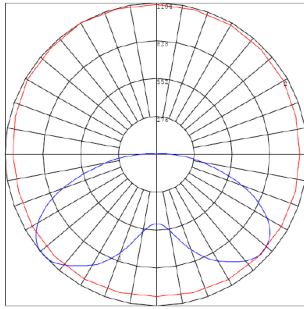

Photometrics: CXES-30-60W-MCTP-EM

BUD Rating: B2-U3-G2

Other Views:

Side View

Front View

Switch View

Performance Table: CXES-30-60W-MCTP-EM

MODEL NO.	Wattage	Voltage	Lumens	Color Temp.	BUG Rating	LPW
CXES-30-60W-MCTP-EM	30W	120~277V	3900LM	3000K	B2-U3-G2	130
	45W		5850LM	4000K		
	60W		7800LM	5000K		