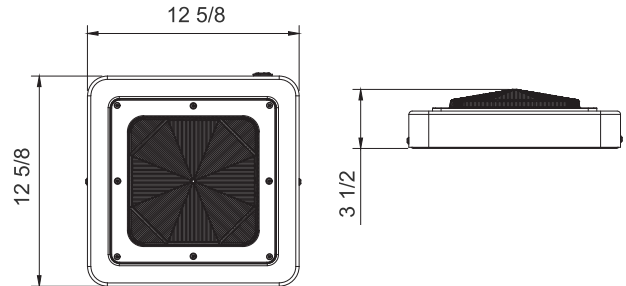

Customer Name: _____

Project Name: _____

Note: _____

Type: _____

Availi Finishes:

12 5/8"(L) X 12 5/8" (W) X 3 1/2"(H)

Ideal for indoor parking lots, commercial buildings, schools, warehouses, retail centers, apartment complexes. Designed for 9 to 16-foot mounting.

Features

- Stamped Galvanized Steel With Prismatic Polycarbonate Lens Redesigned For LED
- Designed for 9 to 16 Foot Mounting Heights
- Factory-Installed Options: Battery Backup, Motion Sensor
- 7-year Warranty

Technical Specifications

Electrical:

- Wattage: 30W/45W/60W
- Input Current: 0.6A MAX
- Input Voltage: 120-277VAC 50/60Hz
- Power Factor: >0.90
- LPW: 130LPW

Mechanical:

- Stamped Galvanized Steel
- Twist-Lock Zhaga Socket Pre-Installed. See Motion Sensor Accessories
- Four 1/2" Threaded Hubs Located On Four Sides Of The Housing
- Prismatic Polycarbonate Lens
- Lifespan: 70000 Hrs
- Operating Temperature: -40°F ~ 104°F
- Suitable For Damp Locations
- 7-year Warranty