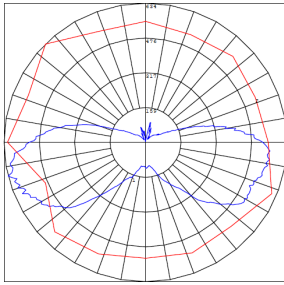

Photometrics: CL-EHL-36W-E26

BUG Rating: B2-U3-G3