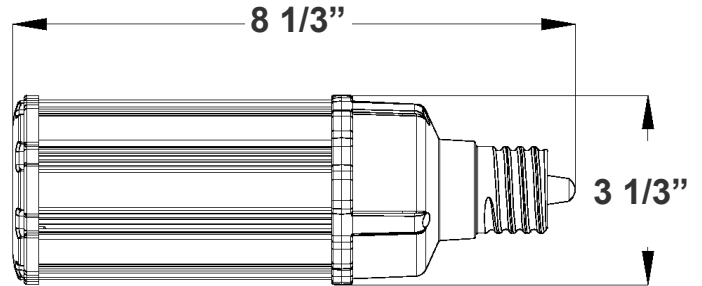

CL-EHL SERIES Industrial Lighting

CL-EHL-36W-30K-E26
CL-EHL-36W-50K-E26

Customer Name: _____
Project Name: _____
Note: _____ | Type: _____

8 1/3"(H) x 3 1/3"(W)

LED Corn Lamp suitable for supermarkets, warehouses, garages, home, offices, hotels, hospitals, schools, high bay retrofitting

Mechanical:

- PC and Aluminum Housing and Sealant Pouring for Whole Driver
- Meet 4KV surge immunity level
- Operating temperature: -40°F to 176°F
- Minimum Enclosed Space Dimension: 15.0"(H) x 7.9"(D) and 928 Cubic in
- Suitable for Damp Location

Photometrics: CL-EHL-36W-E26

BUG Rating: B2-U3-G3

36W, 5000K Area 55'x 55' Mounting Height: 9'

Other Views:

Side View

Front View

Performance Table: CL-EHL-36W-E26

MODEL NO.	Wattage	Voltage	Lumens	Color Temp.	BUG Rating	LPW
CL-EHL-36W-30K-E26	36W	120~277V	4500	3000K	B2-U3-G3	125
CL-EHL-36W-50K-E26	36W	120~277V	5580	5000K	B2-U3-G3	155