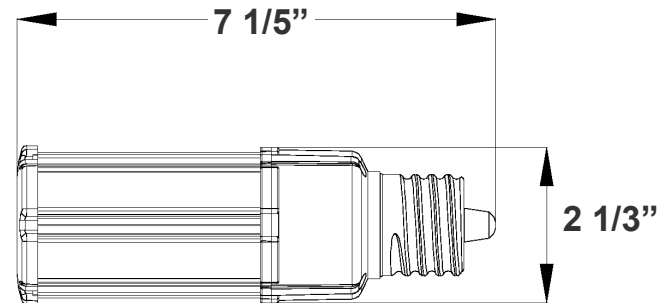

CL-EHL SERIES Industrial Lighting

CL-EHL-27W-30K-E26

CL-EHL-27W-50K-E26

Customer Name: _____

Project Name: _____

Note: _____

Type: _____

7 1/5"(H) x 2 1/3"(W)

Technical Specifications

Electrical:

- Voltage: 120-277V AC 50/60Hz
- Wattage: 27W
- Power Factor: >0.9
- AC Direct / Bypass Existing Ballast
- THD: ≤20%
- Efficacy: 125/155 LPW

Mechanical:

- PC and Aluminum Housing and Sealant Pouring for Whole Driver
- Meet 4KV surge immunity level
- Operating temperature: -40°F to 176°F
- Minimum Enclosed Space Dimension: 11.8"(H) x 7.1"(D) and 593 Cubic in.
- Suitable for Damp Location

Photometrics: CL-EHL-27W-E26

BUG Rating: B1-U3-G2

27W, 5000K Area 50'x 50' Mounting Height: 9'

Other Views:

Side View

Front View

Performance Table: CL-EHL-27W-E26

MODEL NO.	Wattage	Voltage	Lumens	Color Temp.	BUG Rating	LPW
CL-EHL-27W-30K-E26	27W	120~277V	3375	3000K	B1-U3-G2	125
CL-EHL-27W-50K-E26	27W	120~277V	4185	5000K	B1-U3-G2	155