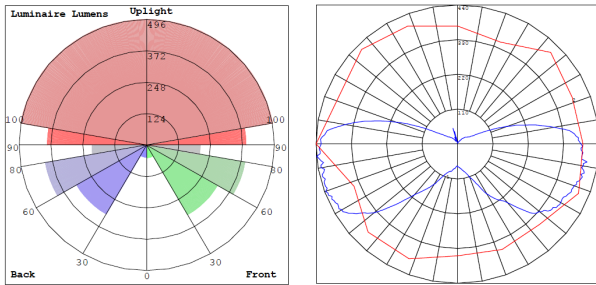

Lighting:

- LED SMD type: Edison 2835
- Total Lumens: 3375LM/4185LM
- Color Temperature: 3000K/5000K
- Color Rendering Index: CRI ≥ 80
- Beam angle: 360°
- Replacement Range: 50-70MH

Applications:

- LED Corn Lamp suitable for supermarkets, warehouses, garages, home, offices, hotels, hospitals, schools, highbay retrofitting

Photometrics: CL-EHL-27W-E26

BUG Rating: B1-U3-G2

27W, 5000K Area 50'x 50' Mounting Height: 9'

Other Views:

Side View

Front View

Performance Table: CL-EHL-27W-E26

MODEL NO.	Wattage	Voltage	Lumens	Color Temp.	BUG Rating	LPW
CL-EHL-27W-30K-E26	27W	120~277V	3375	3000K	B1-U3-G2	125
CL-EHL-27W-50K-E26	27W	120~277V	4185	5000K	B1-U3-G2	155