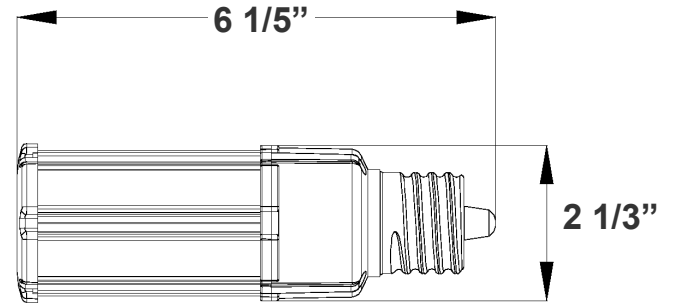

CL-EHL SERIES Industrial Lighting

CL-EHL-18W-30K-E26
CL-EHL-18W-50K-E26

Customer Name: _____
Project Name: _____
Note: _____ | Type: _____

6 1/5"(H) x 2 1/3"(W)

LED Corn Lamp suitable for supermarkets, warehouses, garages, home, offices, hotels, hospitals, schools, high bay retrofitting

Mechanical:

- PC and Aluminum Housing and Sealant Pouring for Whole Driver
- Meet 4KV surge immunity level
- Operating temperature: -40°F to 176°F
- Minimum Enclosed Space Dimension: 11.8"(H) x 7.1"(D) and 593 Cubic in.
- Suitable for Damp Location

Photometrics: CL-EHL-18W-E26

BUG Rating: B1-U3-G2

18W, 5000K Area 50'x 50' Mounting Height: 9'

Other Views:

Side View

Front View

Performance Table: CL-EHL-18W-E26

MODEL NO.	Wattage	Voltage	Lumens	Color Temp.	BUG Rating	LPW
CL-EHL-18W-30K-E26	18W	120~277V	2250	3000K	B1-U3-G2	125
CL-EHL-18W-50K-E26	18W	120~277V	2610	5000K	B1-U3-G2	145