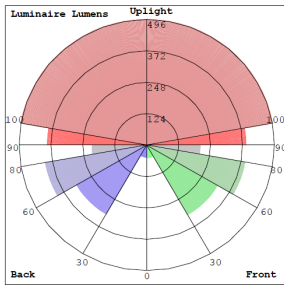

Lighting:

- LED SMD type: Edison 2835
- Total Lumens: 2250LM/2610LM
- Color temperature: 3000K/5000K
- Color Rendering Index: CRI ≥ 80
- Beam angle: 360°
- Replacement Range: 50-60MH

Applications:

- LED Corn Lamp suitable for supermarkets, warehouses, garages, home, offices, hotels, hospitals, schools, highbay retrofitting

Photometrics: CL-EHL-18W-E26

BUG Rating: B1-U3-G2

18W, 5000K Area 50'x 50' Mounting Height: 9'

Other Views:

Side View

Front View

Performance Table: CL-EHL-18W-E26

MODEL NO.	Wattage	Voltage	Lumens	Color Temp.	BUG Rating	LPW
CL-EHL-18W-30K-E26	18W	120~277V	2250	3000K	B1-U3-G2	125
CL-EHL-18W-50K-E26	18W	120~277V	2610	5000K	B1-U3-G2	145