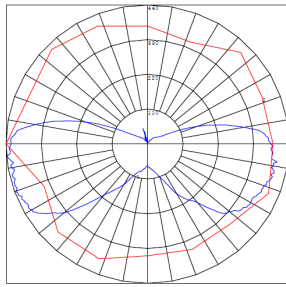

Lighting:

- LED SMD type: Edison 2835
- Total Lumens: 2250LM/2610LM
- Color temperature: 3000K/5000K
- Color Rendering Index: CRI ≥ 80
- Beam angle: 360°
- Replacement Range: 50-60MH

Applications:

- LED Corn Lamp suitable for supermarkets, warehouses, garages, home, offices, hotels, hospitals, schools, highbay retrofitting

Photometrics: CL-EHL-18W-E26

BUG Rating: B1-U3-G2

18W, 5000K Area 50'x 50' Mounting Height: 9'

Other Views:

Side View

Front View

Performance Table: CL-EHL-18W-E26

MODEL NO.	Wattage	Voltage	Lumens	Color Temp.	BUG Rating	LPW
CL-EHL-18W-30K-E26	18W	120~277V	2250	3000K	B1-U3-G2	125
CL-EHL-18W-50K-E26	18W	120~277V	2610	5000K	B1-U3-G2	145