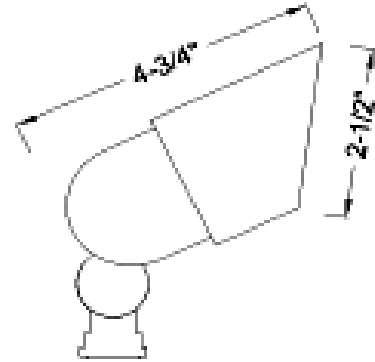

DIMENSIONS:

**AD-102-BK
AD-102-BR**

12V LED DIRECTIONAL LIGHTS - ALUMINUM

Ideal for walkway and pathway, stairway and more.

ELECTRICAL SPECIFICATIONS:

- Voltage: 12V AC/DC
- Wattage: 7W Max (5W included)
- Efficacy: 78LM/W/71LM/W

HOUSING SPECIFICATIONS:

- Housing Material: Aluminum
- Finish: Black or Bronze
- 2FT. STP-2 18AWG lead wire
- 8-1/2" Non-metallic Spike
- Silicon-filled Wire Nuts
- IP rating: IP67, Wet Locations

CERTIFICATIONS:

ACCESSORIES INCLUDED:

LIGHTING SPECIFICATIONS:

- 5W LED Glass MR16 Lamp Included (WESTGATE Part Number: MR16-400L-30K-D)
- Lens: Flat Glass Lens
- Total lumens: 400LM
- Color Temperature: 3000K
- Beam Angle: 36°