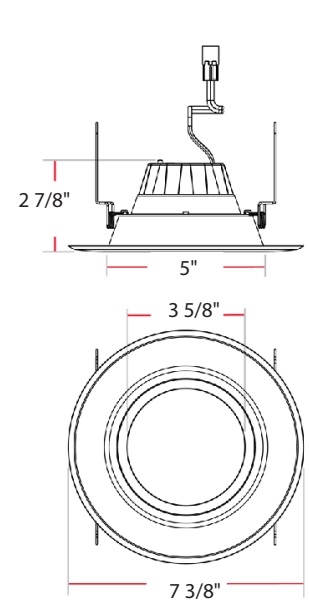

## DIMENSIONS

**4" ROUND - BAFFLE**

Weight: 0.37 lb

**4" ROUND - SMOOTH**

Weight: 0.37 lb

**6" ROUND - BAFFLE**

Weight: 0.59 lb

**6" ROUND - SMOOTH**

Weight: 0.59 lb