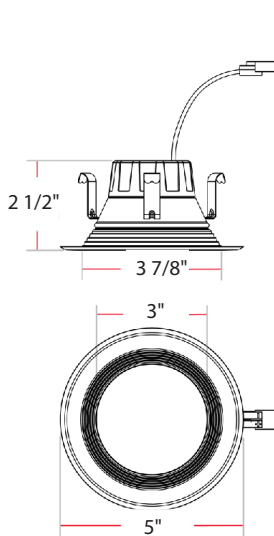

## DIMENSIONS

**4" ROUND - BAFFLE**

Weight: 0.37 lb

**4" ROUND - SMOOTH**

Weight: 0.37 lb

**6" ROUND - BAFFLE**

Weight: 0.59 lb

**6" ROUND - SMOOTH**