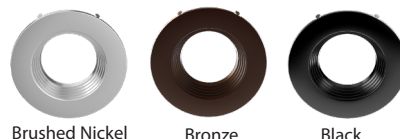

#### Round-Smooth

Brushed Nickel

Bronze

Black

#### Round-Baffle

Brushed Nickel

Bronze

Black

Catalog Number	UPC	Description	Packaging
DLTRIM/R6RS-BN	192552000925	6" Round Trim, Smooth, Brushed Nickel	1
DLTRIM/R6RS-BR	192552000932	6" Round Trim, Smooth, Bronze	1
DLTRIM/R6RS-B	192552000949	6" Round Trim, Smooth, Black	1
DLTRIM/R6RB-BN	192552000987	6" Round Trim, Baffle, Brushed Nickel	1
DLTRIM/R6RB-BR	192552000994	6" Round Trim, Baffle, Bronze	1
DLTRIM/R6RB-B	192552001007	6" Round Trim, Baffle, Black	1