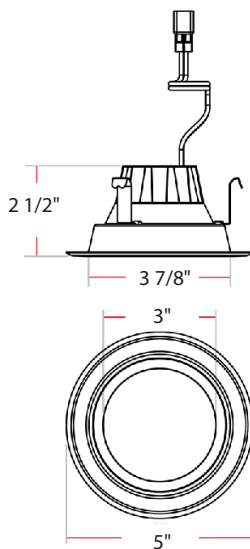

## DIMENSIONS

**4" ROUND - BAFFLE**

Weight: 0.37 lb

**4" ROUND - SMOOTH**

Weight: 0.37 lb

**6" ROUND - BAFFLE**

Weight: 0.59 lb

**6" ROUND - SMOOTH**

Weight: 0.59 lb