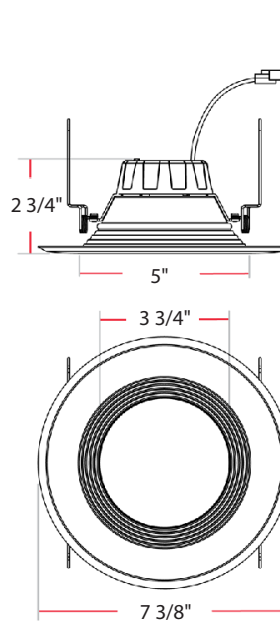

## DIMENSIONS

**4" ROUND - BAFFLE**

Weight: 0.37 lb

**4" ROUND - SMOOTH**

Weight: 0.37 lb

**6" ROUND - BAFFLE**

Weight: 0.59 lb

**6" ROUND - SMOOTH**

Weight: 0.59 lb