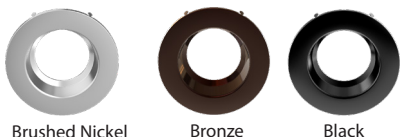

6" COLOR TRIMS (Field Installable)

Round-Smooth

Brushed Nickel

Bronze

Black