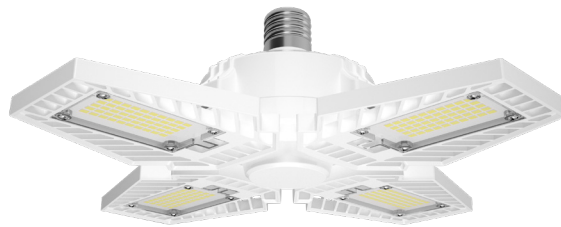

80W

PROJECT: _____

DATE: _____

TYPE: _____

PREPARED BY: _____

KEY FEATURES

- Replaces traditional metal halide or high pressure sodium HID lamp
- Adjustable LED panels for custom beam angle
- Integral driver enables lamp to be wired directly to line voltage without need for an external driver or ballast
- Rated for use in open fixtures in dry or damp locations
- 25,000-Hour lifespan
- Environmentally friendly, no mercury used
- UL Listed
- Non-dimmable
- 3-Year, No-Compromise Warrant