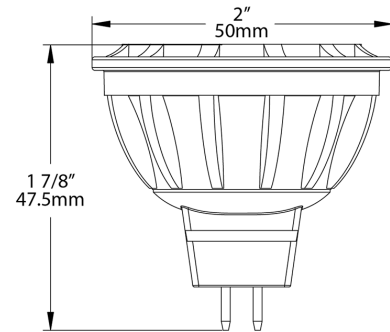

Technical Specifications		
<p>Performance</p> <p>Product Type: Small-Reflector</p> <p>Input Wattage: 8W</p> <p>Lumens (Nominal): 570lm</p> <p>Efficacy: 71lm/W</p> <p>L70 Lifespan: 25,000-Hour LED lifespan based on IES LM-70 results</p> <p>Wattage Equivalency: 50W</p> <p>LED Characteristics</p> <p>Color Accuracy (CRI): 80</p> <p>Color Temperature: 2700K</p>	<p>Electrical</p> <p>Power Factor: >0.9</p> <p>Dimmable: Yes, down to 20%</p> <p>Input Voltage: 12V</p> <p>Operating Temperature: -20°C to 40°C</p> <p>Construction</p> <p>Bulb Shape: MR16</p> <p>Enclosure Material: Aluminum</p> <p>Housing Finish: White</p> <p>Base Type: GU5.3</p>	<p>Optical</p> <p>Beam Angle: 25°</p> <p>MBCP: 2600</p> <p>Other</p> <p>Technology EQ: Halogen</p> <p>Warranty: RAB warrants that our LED products will be free from defects in materials and workmanship for a period of three (3) years from the date of delivery to the end user, including coverage of light output, color stability, driver performance and fixture finish. RAB's warranty is subject to all terms and conditions found at rablighting.com/warranty.</p> <p>Compliance</p> <p>UL Listed: Yes</p> <p>Environment/Fixture Rating: Damp / Enclosed</p>

MR16-8-827-25D-DIM

Case and Pallet Dimensions

	QTY	LENGTH (in)	WIDTH (in)	HEIGHT (in)
CASE	12	7.7	5.7	3
PALLET	4536	47.8	40	10.2

Dimension

Light Distribution