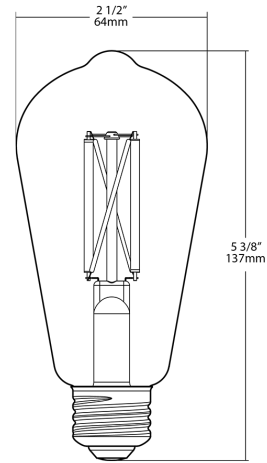

Glass

Bulb Shape:

ST19

Base Type:

E26, Medium Screw Base

Optical

Beam Angle:

360°

Case and Pallet Dimensions

	QTY	LENGTH (in)	WIDTH (in)	HEIGHT (in)
CASE	8	11.38	5.79	6
PALLET	768	46.3	35.91	26.4

Dimension

Features

- Direct Connect to the Lightcloud Blue mobile app via Bluetooth, no Gateway or Hub required
- Use mobile device to configure features for On/Off Control, Dim Level, Color Temperature, Schedules, Scenes, SmartShift and more.
- Tunable White 2200-4500K with smooth transition between color temperatures
- Circadian SmartShift Capable to sync with local sunrise/sunset
- Suitable for open or enclosed fixtures in dry, damp, or wet environments.
- Title 20 Compliant, ENERGY STAR® compliant, UL Listed