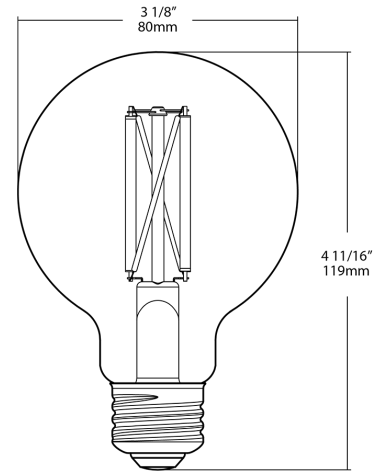

UPC: 192552015684

Weight: 0.1 lbs

Project:	Type:
Prepared By:	Date:

Driver Info		LED Info	
Type	Constant Current	Watts	6W
120V	0.07A	Color Temp	2200K-4500K
208V	N/A	Color Accuracy	90 CRI
240V	N/A	L70 Lifespan	15,000 Hours
277V	N/A	Lumens	800 lm
Input Watts	6W	Efficacy	133

Glass

Bulb Shape:

G25

Base Type:

E26, Medium Screw Base

Optical

Beam Angle:

360°

Case and Pallet Dimensions

	QTY	LENGTH (in)	WIDTH (in)	HEIGHT (in)
CASE	6	10.35	6.97	6
PALLET	528	42.99	39.21	23.72

Dimension

Features

Direct Connect to the Lightcloud Blue mobile app via Bluetooth, no Gateway or Hub required