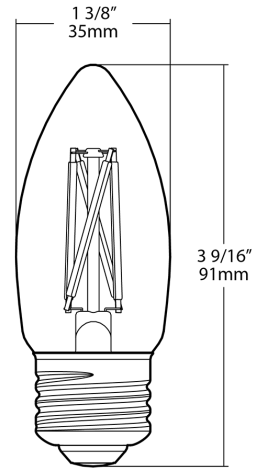

UPC: 192552015707

Weight: 0.1 lbs

Project:	Type:
Prepared By:	Date:

Driver Info		LED Info	
Type	Constant Current	Watts	5W
120V	0.06A	Color Temp	2200K-4500K
208V	N/A	Color Accuracy	90 CRI
240V	N/A	L70 Lifespan	15,000 Hours
277V	N/A	Lumens	500 lm
Input Watts	5W	Efficacy	133

Glass

Bulb Shape:

B11

Base Type:

E26, Medium Screw Base

Optical

Beam Angle:

360°

Case and Pallet Dimensions

	QTY	LENGTH (in)	WIDTH (in)	HEIGHT (in)
CASE	12	6.5	4.92	5
PALLET	3180	46.85	38.98	24.71

Dimension

Features

- Direct Connect to the Lightcloud Blue mobile app via Bluetooth, no Gateway or Hub required
- Use mobile device to configure features for On/Off Control, Dim Level, Color Temperature, Schedules, Scenes, SmartShift and more.
- Tunable White 2200-4500K with smooth transition between color temperatures
- Circadian SmartShift Capable to sync with local sunrise/sunset
- Suitable for open or enclosed fixtures in dry, damp, or wet environments.
- Title 20 Compliant, ENERGY STAR® compliant, UL Listed