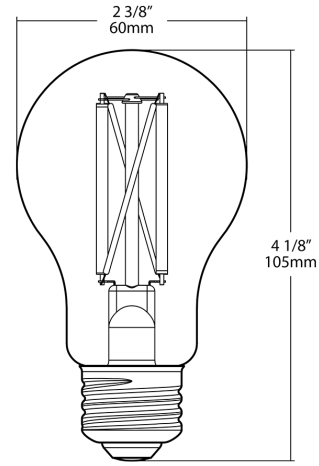

Case and Pallet Dimensions

	QTY	LENGTH (in)	WIDTH (in)	HEIGHT (in)
CASE	12	10.83	8.15	5
PALLET	1080	44.09	38.74	26.67

Dimension

Features

- Direct Connect to the Lightcloud Blue mobile app via Bluetooth, no Gateway or Hub required
- Use mobile device to configure features for On/Off Control, Dim Level, Color Temperature, Schedules, Scenes, SmartShift and more.
- Tunable White 2200-4500K with smooth transition between color temperatures
- Circadian SmartShift Capable to sync with local sunrise/sunset
- Suitable for open or enclosed fixtures in dry, damp, or wet environments.
- Title 20 Compliant, ENERGY STAR® compliant, UL Listed

Ordering Matrix

Family	Bulb	Wattage	Base Type	CRI/Color Temp	Type	Finish	SmartShift
LCB	A19	6	E26	9TW	F	C	SS

A19 = A19   **5** = 5W   **E26** = E26 Base   **9TW** = 90 CRI, Tunable White   **F** = Filament   **C** = Clear   **SS** = SmartShift
G25 = G25   **6** = 6W
ST19 = ST19
B11 = B11