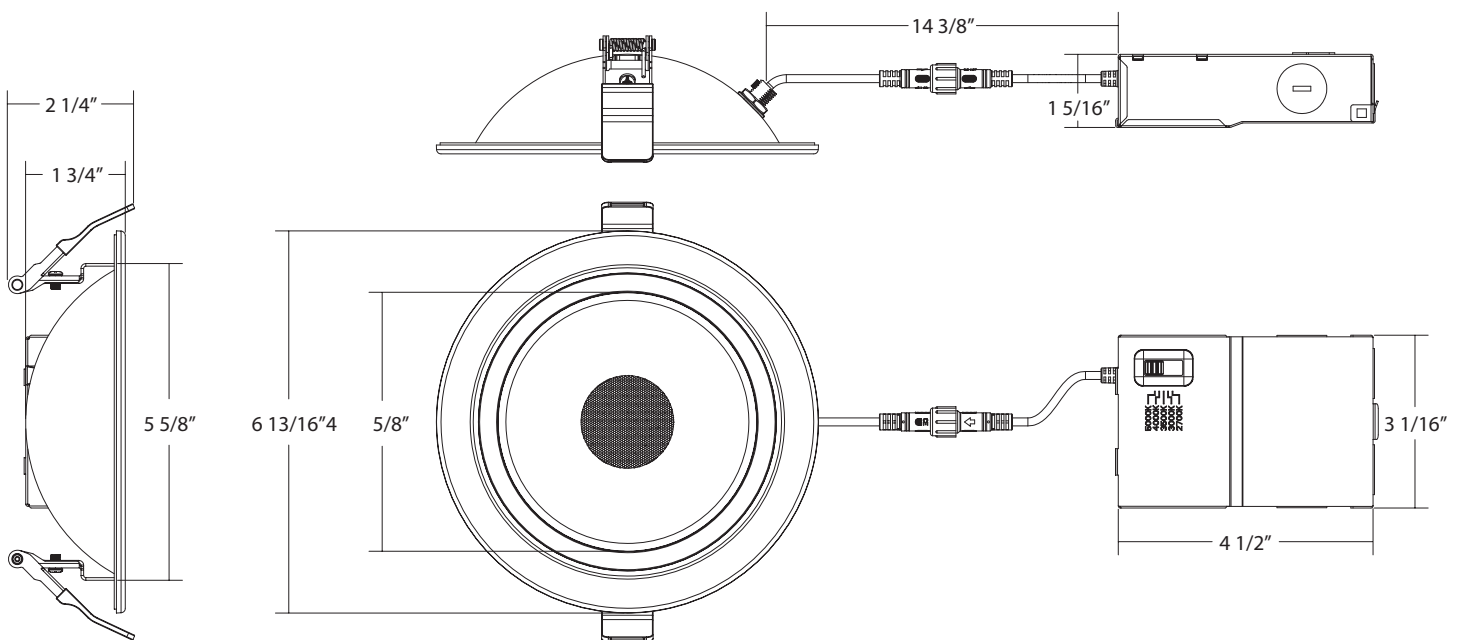

RAB's warranty is subject to all terms and conditions found at rablighting.com/warranty.

Fire-Resistant Gimbal

DIMENSIONS

FGIMBAL4

Weight: 1.06 lbs

FGIMBAL6

Weight: 1.59 lbs

ACCESSORIES