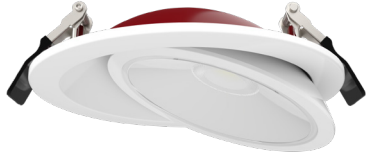

Fire-Resistant Gimbal

4" FGIMBAL

6" FGIMBAL

PROJECT: _____

DATE: _____

TYPE: _____

PREPARED BY: _____

KEY FEATURES

- Adjustable gimbal with 90° tilt and 360° rotation
- 5 color temperatures in 1 SKU (2700/3000/3500/4000/5000K)
- Spring-loaded retention clips
- New construction or retrofit applications
- 50,000-Hour lifespan

CCT-adjustable gimbal with fire resistance

PERFORMANCE

Catalog Number	Size	Shape	Trim	Equivalency	Lumens	Wattage	Efficacy	Dim Type	Input Voltage	Color Temperature	Environment	Energy Star ID
FGIMBAL4	4"	Round	Smooth	60W Incandescent	750 lm	9W	83 lm/W	TRIAC/ELV	120V	Field adjustable via dip switch 2700/3000/3500/4000/5000K	Wet	3543372
FGIMBAL6	6"	Round		75W Incandescent	1,300 lm	14W	93 lm/W					3543373