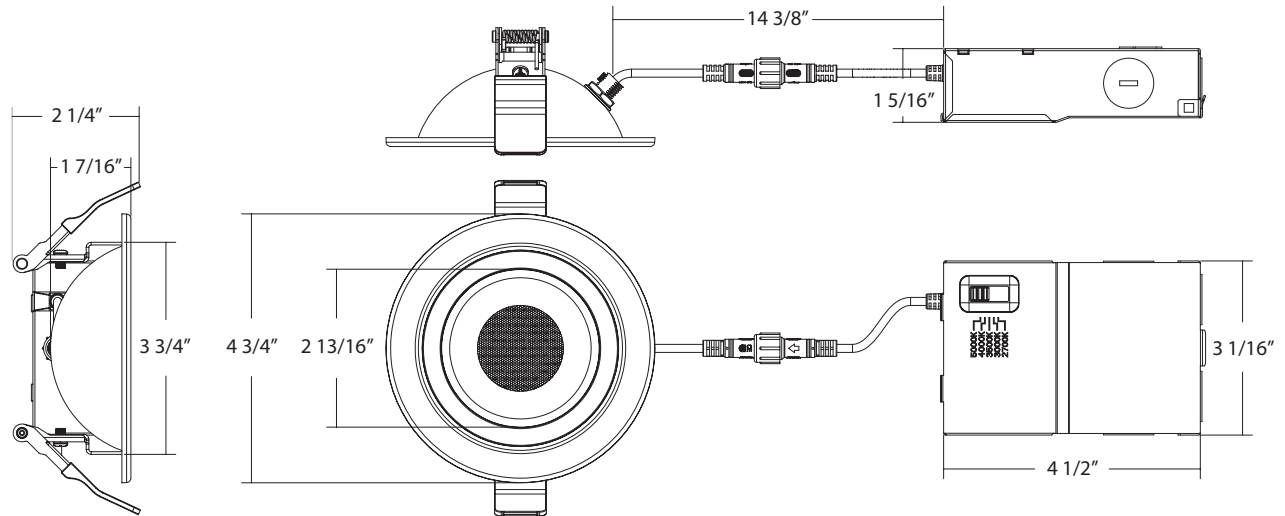

RAB's warranty is subject to all terms and conditions found at rablighting.com/warranty.

Fire-Resistant Gimbal

DIMENSIONS

FGIMBAL4

Weight: 1.06 lbs

FGIMBAL6

Weight: 1.59 lbs

ACCESSORIES