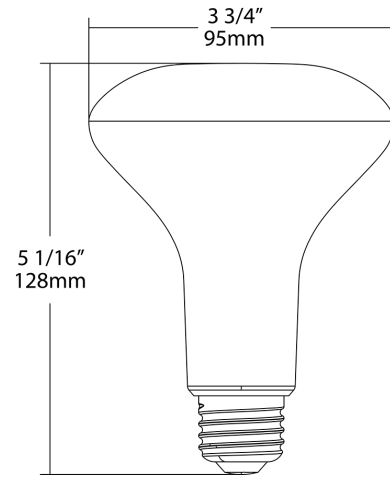

UPC: 192552005555

Color: Clear

Weight: 1.5 lbs

Project:	Type:
Prepared By:	Date:

Technical Specifications

Performance

Product Type:
Reflector

Input Wattage:
8.5W

Case and Pallet Dimensions

	QTY	LENGTH (in)	WIDTH (in)	HEIGHT (in)
CASE	24	19.9	14.6	20
PALLET	720	45.47	41.34	41.34

Dimension

Features

- Energy efficient replacement for incandescent and halogen reflector lamps
- Constructed from durable plastic which lowers risk of breakage
- Rated for use in enclosed and open fixtures in dry or damp locations
- Frosted lens produces smooth diffuse light
- Longer lifespan compared to legacy equivalents minimizes replacement and maintenance costs
- ENERGY STAR Compliant
- Dimmable with common dimmer types (see Dimmer Compatibility List)