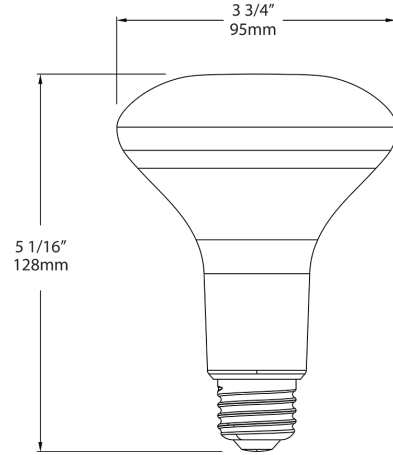

Minimum Compartment Size

Length x Width x Height [in]	Lamp Quantity
20	6

Case and Pallet Dimensions

	QTY	LENGTH (in)	WIDTH (in)	HEIGHT (in)
CASE	24	0	0	0
PALLET	720	45.47	41.34	41.34

Dimension

Features

- Energy efficient replacement for incandescent and halogen reflector lamps
- Constructed from durable plastic which lowers risk of breakage
- Rated for use in enclosed and open fixtures in dry or damp locations
- Frosted lens produces smooth diffuse light
- Longer lifespan compared to legacy equivalents minimizes replacement and maintenance costs
- ENERGY STAR Compliant
- Dimmable with common dimmer types (see Dimmer Compatibility List)