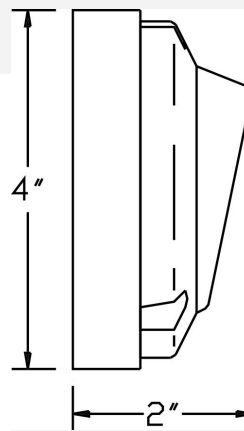

Catalog#: SS7012
4" SURFACE LOUVER STEP/WALL LIGHT - SS

Category Landscape Lighting
Page [G29](#)

Specifications:

Voltage 12 Volts
Lamp type JC Bi-Pin 20W Lamp Included, 20W Max
Socket Premium grade Porcelain socket with Nickel contacts and Teflon-jacketed wire leads
Gasket Sealed with high grade weatherproof Silicone Gasket
Wiring Pre-wired with 6" SPT-1 Cord
Document [Installation Instructions](#)
Certifications