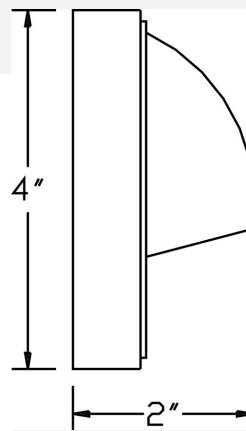

Catalog#: SS7011
4" SURFACE MOON STEP/WALL LIGHT SS

Category Landscape Lighting
Page [G29](#)

Specifications:

Voltage 12 Volts
Lamp type JC Bi-Pin Lamp Included, 20W Max
Socket Premium grade Porcelain socket with Nickel contacts and Teflon-jacketed wire leads
Gasket Sealed with high grade weatherproof Silicone Gasket
Wiring Pre-wired with 6" SPT-1 Cord
Document [Installation Instructions](#)
Certifications