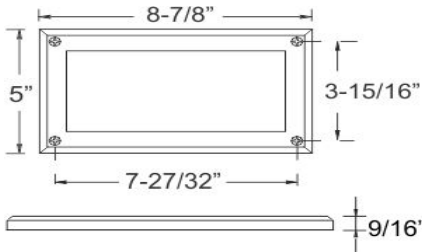

Catalog#: S713C
STEP LIGHT FACE PLATE

Category

Line Voltage

Page

[G27](#)

Specifications:

Lens type: Frosted Glass Lens

Housing: Fits [S710H-E26](#), [S710H-PLQ9](#),
[S710H-PLQ13](#), [S710H-LED-120V](#)

Cat. No.	Material	Finish	UPC
S713C-BR	Cast Aluminum	Bronze	615624373951
S713C-BK	Cast Aluminum	Black	615624373944
S713C-WH	Cast Aluminum	White	615624373968