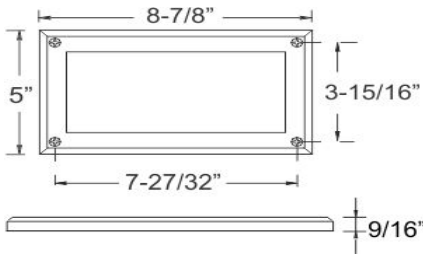

Catalog#: S712C
STEP LIGHT FACE PLATE

Category

Line Voltage

Page

[G27](#)

Specifications:

Lens type: Frosted Glass Lens

Housing: Fits [S710H-E26](#)

Cat. No.	Material	Finish	UPC
S712C-BR	Cast Aluminum	Bronze	615624373913
S712C-BK	Cast Aluminum	Black	615624373906
S712C-WH	Cast Aluminum	White	615624373920