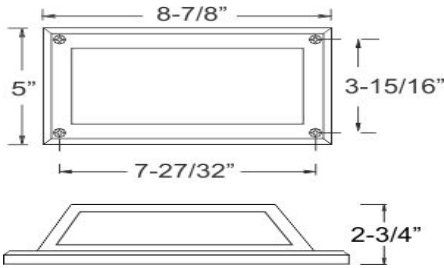

Catalog#: S711C
STEP LIGHT FACE PLATE

Category

Line Voltage

Page

[G26](#)

Specifications:

Lens type: Frosted Glass Lens

Housing: Fits [S710H-E26](#), [S710H-PLQ9](#),
[S710H-PLQ13](#), [S710H-LED-120V](#)