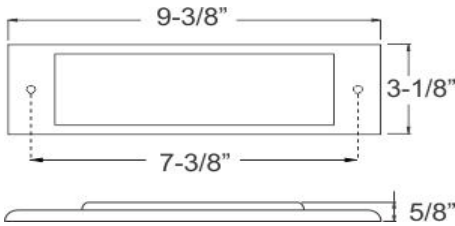

Catalog#: B701C
STEP LIGHT FACE PLATE

Category Landscape Lighting
Page [G23](#)

Specifications:

Housing: Fits with [B70H](#) or [B70H-LED](#)

Cat. No.	Material	Finish	UPC
B701C-AB	Solid Brass	Antique Brass	615624272261
*B701C-NB	Solid Brass	Natural Brass	615624272322
B701C-AZ	Solid Brass	Antique Bronze	615624272292
B701C-ARB	Solid Brass	Architectural Bronze	615624387224
B701C-AG	Solid Brass	Aged Green	615624272278
B701C-BR	Galvanized Steel	Bronze Powder Coat	615624272315
B701C-BK	Galvanized Steel	Black Powder Coat	615624272308
B701C-WH	Galvanized Steel	White Powder Coat	615624272346
B701C-SS	Stainless Steel	Brushed Stainless Steel	615624272339