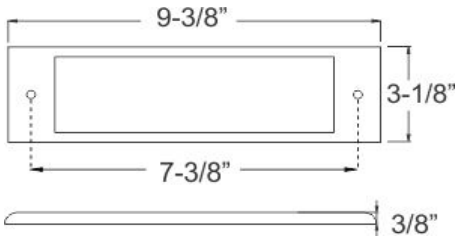

Catalog#: B700C
STEP LIGHT FACE PLATE

Category Landscape Lighting
Page [G23](#)

Specifications:

Housing: Fits with [B70H](#) or [B70H-LED](#)

Cat. No.	Material	Finish	UPC
*B700C-AB	Solid Brass	Antique Brass	615624272155
B700C-AZ	Solid Brass	Antique Bronze	615624272186
B700C-ARB	Solid Brass	Architectural Bronze	615624272179
B700C-AG	Solid Brass	Aged Green	615624272162
B700C-BR	Galvanized Steel	Bronze Powder Coat	615624272209
B700C-BK	Galvanized Steel	Black Powder Coat	615624272193
B700C-WH	Galvanized Steel	White Powder Coat	615624272230
B700C-SS	Stainless Steel	Brushed Stainless Steel	615624272223