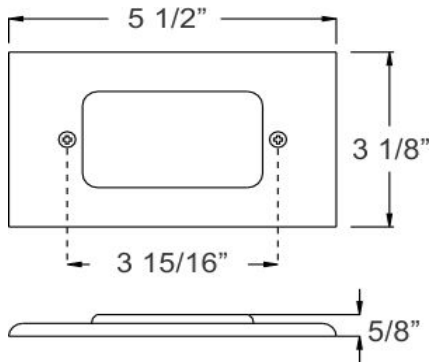

Catalog#: B601C
STEP LIGHT FACE PLATE

Category Landscape Lighting
Page [G22](#)

Specifications:

Housing: Fits with [B60H](#) or [B60H-LED](#)

Cat. No.	Material	Finish	UPC
*B601C-AB	Solid Brass	Antique Brass	615624272032
*B601C-NB	Solid Brass	Natural Brass	615624272094
B601C-AZ	Solid Brass	Antique Bronze	615624272063
*B601C-AG	Solid Brass	Aged Green	615624272049
B601C-BR	Galvanized Steel	Bronze Powder Coat	615624272087
B601C-BK	Galvanized Steel	Black Powder Coat	615624272070
B601C-WH	Galvanized Steel	White Powder Coat	615624272117