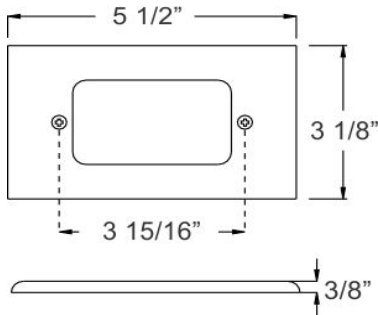

**Catalog#: B600C**  
**STEP LIGHT FACE PLATE**

**Category** Landscape Lighting  
**Page** [G22](#)

**Specifications:**

Housing: Fits with [B60H](#) or [B60H-LED](#)

Cat. No.	Material	Finish	UPC
*B600C-AB	Solid Brass	Antique Brass	615624271943
*B600C-NB	Solid Brass	Natural Brass	615624272001
B600C-AZ	Solid Brass	Antique Bronze	615624271974
B600C-ARB	Solid Brass	Architectural Bronze	615624387231
*B600C-AG	Solid Brass	Aged Green	615624271950
B600C-BR	Galvanized Steel	Bronze Powder Coat	615624271998
B600C-BK	Galvanized Steel	Black Powder Coat	615624271981
B600C-WH	Galvanized Steel	White Powder Coat	615624272025
B600C-SS	Stainless Steel	Brushed Stainless Steel	615624272018