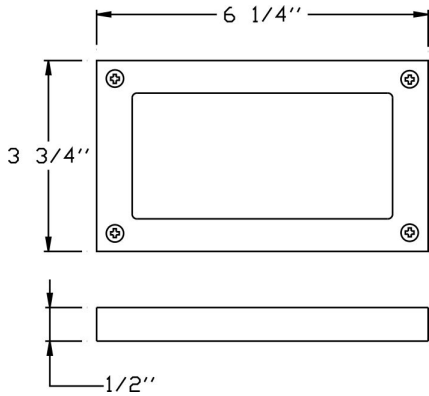

Catalog#: 7153C
STEP LIGHT FACE PLATE

Category

Landscape Lighting

Specifications:

Housing:

Fits with [7150H](#) or [7150H-LED](#)

Cat. No.	Material	Finish	UPC
7153C-WH	Cast Aluminum	White Powder Coat	615624270458