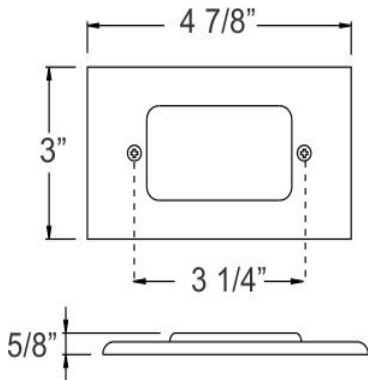

**Catalog#: 7112C**  
**STEP LIGHT FACE PLATE**

**Category** Landscape Lighting  
**Page** [G24](#)

**Specifications:**

Housing : Fits with [7100H](#) or [7100H-LED](#)

Cat. No.	Material	Finish	UPC
*7112C-AB	Solid Brass	Antique Brass	615624270106
*7112C-AZ	Solid Brass	Antique Bronze	615624270137
7112C-ARB	Solid Brass	Architectural Bronze	615624270120
7112C-AG	Solid Brass	Aged Green	615624270113
7112C-BR	Aluminum	Bronze Powder Coat	615624270151
7112C-BK	Aluminum	Black Powder Coat	615624270144
7112C-WH	Aluminum	White Powder Coat	615624270175
7112C-SS	Stainless Steel	Brushed Stainless Steel	615624270168