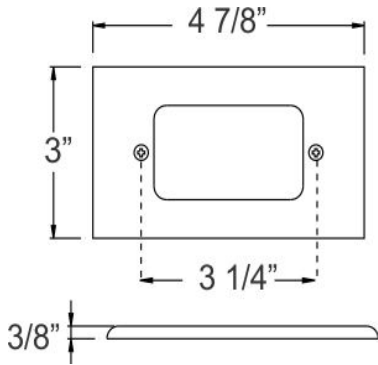

**Catalog#: 7110C**  
**STEP LIGHT FACE PLATE**

**Category** Landscape Lighting  
**Page** [G24](#)

**Specifications:**

Housing: Fits with [7100H](#) or [7100H-LED](#)

Cat. No.	Material	Finish	UPC
7110C-ARB	Solid Brass	Architectural Bronze	615624270045
7110C-BR	Aluminum	Bronze Powder Coat	615624270076
7110C-BK	Aluminum	Black Powder Coat	615624270069
7110C-WH	Aluminum	White Powder Coat	615624270090
7110C-SS	Stainless Steel	Brushed Stainless Steel	615624270083