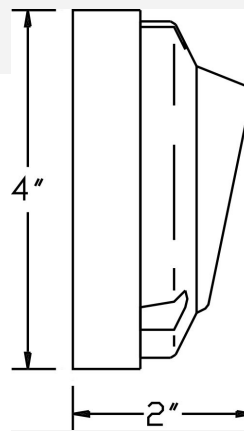

**Catalog#: 7012**  
**4" SURFACE LOUVER STEP/WALL LIGHT**

**Category** Landscape Lighting  
**Page** [G29](#)

**Specifications:**

**Voltage** 12 Volts  
**Lamp type** JC Bi-Pin 20W Lamp Included, 20W Max  
**Socket** Premium grade Porcelain socket with Nickel contacts and Teflon-jacketed wire leads  
**Gasket** Sealed with high grade weatherproof Silicone Gasket  
**Wiring** Pre-wired with 6" SPT-1 Cord  
**Document** [Installation Instructions](#)  
**Certifications**