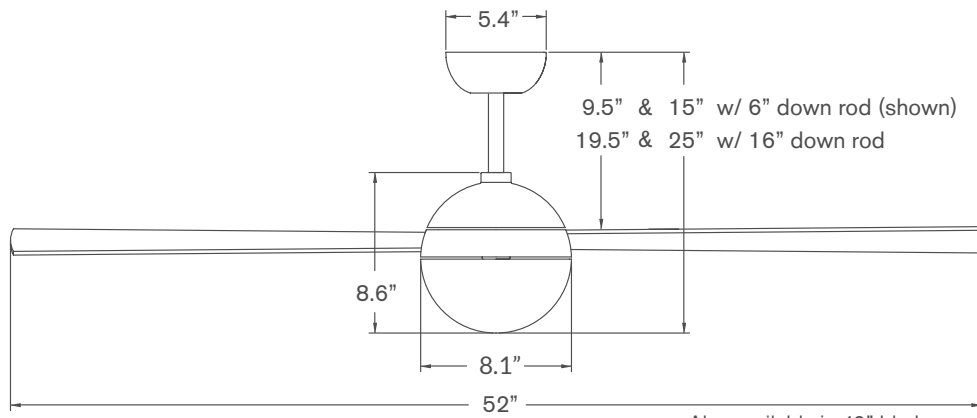

Ball

Ball > Configure item number from attributes below.

#BAL	Finish	Blade Span	Blade Color	Light Option	Control Option
-	-	-	-	-	-
▲	▲	▲	▲	▲	▲
GW	Gloss White	52 52" Span	WH White	NL No Light	001 Fan Speed Only
BA	Brushed Aluminum	42 42" Span	AL Aluminum	652 20W LED	002 Fan & Light – 3 Wire
			MP Maple		003 Handheld Remote
					004 Fan & Light – 2 Wire
					005 Wall/Remote Combo

Dimensions

Also available in 42" blade span.

Specifications

- 153mm x 18mm AC motor with reverse switch on fan body
- Die cast aluminum construction
- 42" or 52" span, plywood blades
- Includes 6" and 16" down rods (longer options also available)
- Optional LED light: 20W, 90 CRI, 3000K, 1800 lumens (dimnable) behind opal glass diffuser; CA Title 24, JA8-2019 compliant
- Slope compatible up to 33°; adapter available for slopes up to 45°
- Designed by Ron Rezek
- ETL listed for dry and damp locations
- Weight: 16 lbs (7.3 kgs)

DOWN RODS

The Ball ships standard with 6" and 16" down rods. Use the following part numbers to order accessory down rods.

	Finish	Length
#DRD	-	-
▲		▲
GW	Gloss White	12 12"
BA	Brushed Aluminum	24 24"
		36 36"
		48 48"
		60 60"
		72 72"