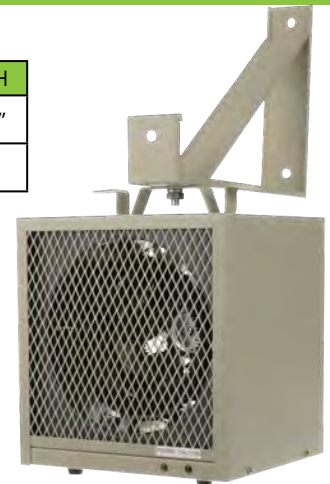

5800 Series Garage/Workshop 240/208 Volt Fan Forced Portable Heater

Product Features

- Up to 4800 Watts of heating comfort for garage or utility room applications
- 4000 Watts available for smaller areas
- Built in bi-metal double pole thermostat 50° to 90° range
- Steel tubular heating element
- Wall/ceiling bracket included
- Automatic reset standard
- Power on and overheat pilot lights
- Imported to TPI Corporation specifications

ITEM	WIDTH	HEIGHT	DEPTH
Heater	10.625"	11"	9.625"
Bracket	2.5"	10"	14.0"

WARNING: This product can expose you to chemicals including nickel which is known to the State of California to cause cancer, and chromium, which is known to the State of California to cause birth defects and/or reproductive harm. For more information go to www.P65Warnings.ca.gov.

Standard Models

MFG CATALOG NUMBER	MFG MODEL NUMBER	WATTS	MAX BTUs	VOLTS	AMPS	PHASE	PLUG TYPE	WT. (LBS)
05034002	HF5840TC	4000/3000	13652	240 / 208	16.6 / 14.4	1	20 Amp	17
05033902	HF5848TC	4800/3600	15086		20 / 17.3		30 Amp