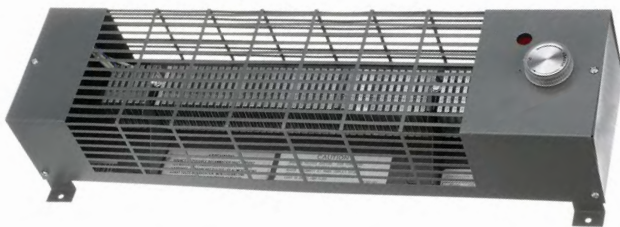

Specialty Heaters

RPH Series Pump House Convection Specialty Heater

Product Features

- Provides protection against freezing for pump houses, utility rooms, relay stations, construction sheds, etc.
- Stainless steel heating element and aluminum fins
- Automatic temperature control thermostat with a 30°F to 140°F range
- Powder coated epoxy steel case
- Dimension 20" x 5 1/2" x 4"
- Over heat protection thermal fuse
- Made in U.S.A.

WARNING: This product can expose you to chemicals including nickel which is known to the State of California to cause cancer, and chromium, which is known to the State of California to cause birth defects and/or reproductive harm. For more information go to www.P65Warnings.ca.gov.

Standard Models

MFG CATALOG NUMBER	MFG MODEL NUMBER	WATTS	BTUs	VOLTS	AMPS	WT. (LBS)
09990802	RPH1-5A	500	1706	120	4.2	5
09990902	RPH2-5A	500	1706	240	2.1	5
International Models						
09842602	RPH22-5Ai	500	1706	220	2.3	5