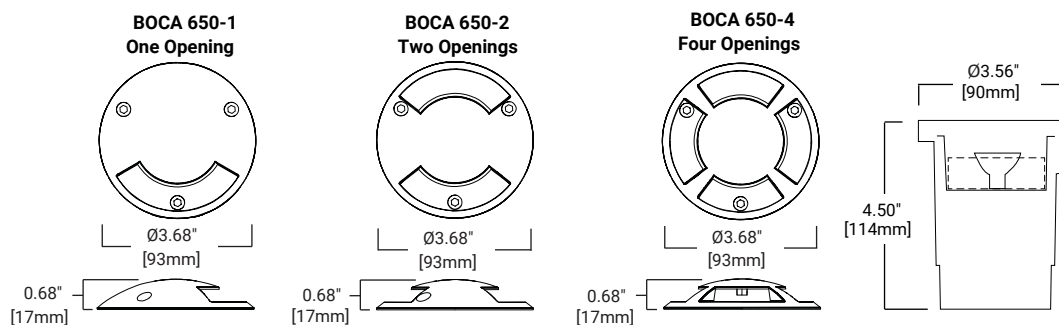

Dimensions

TECHNICAL DATA
8W LED
20W (max.) T3
Low Voltage

Order Information

SAMPLE ORDER NUMBER: **650-2-6LED4012-12-BZ**

Domestic Preferences	Series	Source (for LED, select from each column and combine)			Voltage	Finish	Options	
Domestic Preferences ⁽¹⁾	Series	Source (for LED, select from each column and combine)			Voltage	Finish ⁽²⁾	Options	
[Blank] =Standard BAA =Buy American Act	650-1 =3 11/16" Dia. Non-Adjustable Boca Inground Single (1) Opening 650-2 =3 11/16" Dia. Non-Adjustable Boca Inground Dual (2) Opening 650-4 =3 11/16" Dia. Non-Adjustable Boca Inground Quadruple (4) Opening	20MR11 =12V MR11 20W max. GU4 (lamp not included)	8LED =8W LED	27 =2700K 30 =3000K 40 =4000K*	10 =10" Spot	12 =12 Volt - Remote 12V transformer required (not included)	Painted BK =Black BZ =Bronze CS =City Silver VE =Verde WT =White	LBB =Less Back Box (order 650-BB recessed housing separately)
Notes (1) Only product configurations with this designated prefix are built to be compliant with the Buy American Act of 1933 (BAA). Please refer to DOMESTIC PREFERENCES website for more information. Components shipped separately may be separately analyzed under domestic preference requirements.	Notes	Notes * Not Title 20 compliant.			Notes Remote 12V transformer required (not included). Available from Lumière as an accessory. See ACCESSORIES & TECHNICAL DATA section of the Lumière catalog for Low Voltage Cable & Transformers.	Notes (2) Consult factory for premium / natural metals material finish.	Notes	