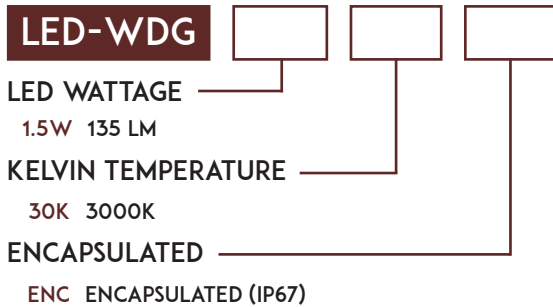

Lightcraft Outdoor's Encapsulated Wedge (T5) lamps are optimized for outdoor use.

PROJECT	DATE
TYPE	CATALOG #

LED WEDGE LAMPS ENCAPSULATED SERIES

KEY FEATURES

- DESIGNED FOR OUTDOOR USE
- FULLY ENCAPSULATED LED BOARD
- 360° LIGHT OUTPUT
- DIMMABLE+
- 3 YEAR LIMITED WARRANTY

PRODUCT SPECIFICATIONS

DIMENSIONS	1- 3/8" L X 1/2" W
BASE	WEDGE (T5)
CHIPSET	EPISTAR
VOLTAGE	9-18V AC/DC
DIMMABLE	YES+

STEP 1

LED LAMP CONFIGURATION

KELVIN COLOR OPTIONS

DIMENSIONS

+PRIMARY SIDE DIMMING: Requires LED magnetic low voltage (MLV) dimmable transformer and compatible LED dimmer (MLV) - Primary Side or Lightcraft 12V in-line dimmer. For more information see installation guidelines. Fully tested with Lutron Diva (DVLV-600P) dimmer and Lightcraft dimmable transformers and LED lamps.