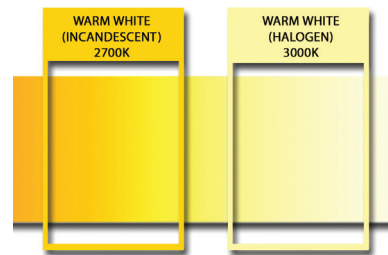

PROJECT	DATE
TYPE	CATALOG #

Lightcraft Outdoor's Classic Corn Cob LED T3 lamps are available in two high lumen output options. Optimized for outdoor use.

LED-T3-5W

LED-T3-6W

LED T3 LAMPS

CLASSIC CORN COB SERIES

KEY FEATURES

- DESIGNED FOR OUTDOOR USE IN ENCLOSED FIXTURES
- HIGH LUMEN OUTPUT
- 360° LIGHT OUTPUT
- 3 YEAR LIMITED WARRANTY

PRODUCT SPECIFICATIONS

DIMENSIONS	1-1/2" L X 3/4" W
(5W)	
DIMENSIONS	1" L X 3/8" W
(6W)	
BASE	T3 (G4 BASE)
CHIPSET	EPISTAR
VOLTAGE	9-15V AC/DC
DIMMABLE	NO

STEP 1

LED LAMP CONFIGURATION

LED-T3	
LED WATTAGE	
5W 400 LM	
6W 480 LM	
KELVIN TEMPERATURE	
27K 2700K	
30K 3000K	

KELVIN COLOR OPTIONS

DIMENSIONS

+ Lumens calculated at 3000K (-5% for 2700K)