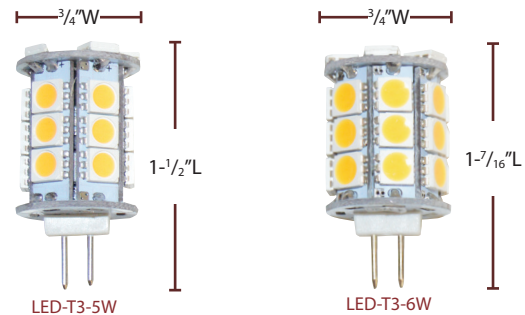

PROJECT	DATE
TYPE	CATALOG #

Lightcraft Outdoor's Classic Corn Cob LED T3 lamps are available in two high lumen output options. Optimized for outdoor use.

LED-T3-5W

LED-T3-6W

LED T3 LAMPS

CLASSIC CORN COB SERIES

KEY FEATURES

- DESIGNED FOR OUTDOOR USE IN ENCLOSED FIXTURES
- HIGH LUMEN OUTPUT
- 360° LIGHT OUTPUT
- 3 YEAR LIMITED WARRANTY

PRODUCT SPECIFICATIONS

DIMENSIONS	1-1/2" L X 3/4" W
(5W)	
DIMENSIONS	1" L X 3/8" W
(6W)	
BASE	T3 (G4 BASE)
CHIPSET	EPISTAR
VOLTAGE	9-15V AC/DC
DIMMABLE	NO

STEP 1

LED LAMP CONFIGURATION

LED-T3	
LED WATTAGE	
5W 400 LM	
6W 480 LM	
KELVIN TEMPERATURE	
27K 2700K	
30K 3000K	

KELVIN COLOR OPTIONS

DIMENSIONS

+ Lumens calculated at 3000K (-5% for 2700K)