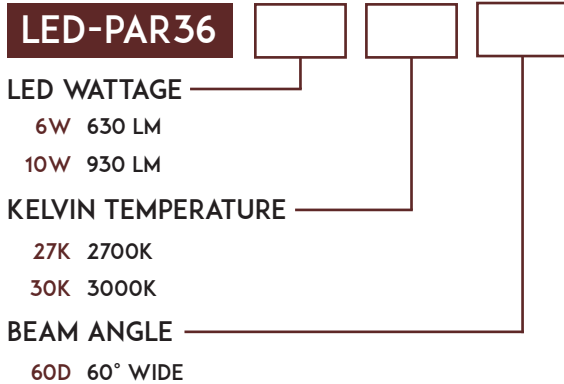

PROJECT	DATE
TYPE	CATALOG #

LED PAR36 LAMPS PREMIUM SERIES

Lightcraft Outdoor's Premium LED PAR 36 lamps are available in a variety of wattages and Kelvin color options. Optimized for outdoor use.

KEY FEATURES

- DESIGNED FOR OUTDOOR USE
- FULLY POTTED PC BOARD
- OPTIMIZED ESD (ELECTRO-STATIC DISCHARGE)
- DIMMABLE+
- ETL LISTED, CE AND FCC COMPLIANT
- 3 YEAR LIMITED WARRANTY

PRODUCT SPECIFICATIONS

DIMENSIONS	2-1/4"D X 4-1/3"W
BASE	PAR36
CHIPSET	EPISTAR
VOLTAGE	12-24V AC/DC
DIMMABLE	YES+

STEP 1

LED LAMP CONFIGURATION

KELVIN COLOR OPTIONS

DIMENSIONS

+PRIMARY SIDE DIMMING: Requires LED magnetic low voltage (MLV) dimmable transformer and compatible LED dimmer (MLV) - Primary Side or Lightcraft 12V in-line dimmer. For more information see installation guidelines. Fully tested with Lutron Diva (DVLV-600P) dimmer and Lightcraft dimmable transformers and LED lamps.

+LOW VOLTAGE SIDE DIMMING: Requires Lightcraft 12V In Line Dimmer

+ Lumens calculated at 3000K
(-5% for 2700K)