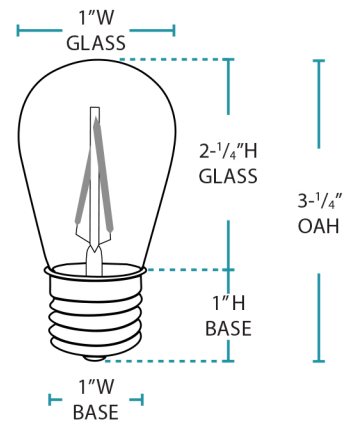

S14 LAMP DIMENSIONS

Dimensions for all S14 lamps on this page.

*PRIMARY SIDE DIMMING: Requires LED magnetic low voltage (MLV) or LED electronic low voltage (ELV) dimmable transformer and compatible LED dimmer (MLV OR ELV) For more information see installation guidelines
 + Fully tested with Lutron Diva (DVLV-600P) dimmer and Lightcraft dimmable transformers

PETAL SHADE

MODEL	BK-111-BZ
DIMENSIONS	7-1/2"W X 3"H
MATERIAL	ALUMINUM
OUTSIDE FINISH	BRONZE (BZ)
INSIDE FINISH	WHITE REFLECTIVE

HAMMERED SHADE

MODEL	BK-411-BZ
DIMENSIONS	8"W X 2"H
MATERIAL	ALUMINUM
OUTSIDE FINISH	BRONZE (BZ)
INSIDE FINISH	WHITE REFLECTIVE

NEW ITEM PYRAMID SHADE

MODEL	BK-511-BZ
DIMENSIONS	4-1/2"W X 2-3/4"H
MATERIAL	ALUMINUM
OUTSIDE FINISH	BRONZE (BZ)
INSIDE FINISH	WHITE REFLECTIVE