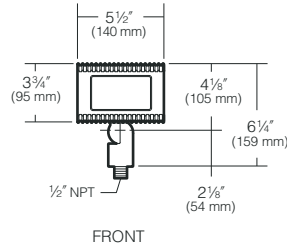

## SPECIFICATIONS

Approx. Weight = 3.16 lbs.