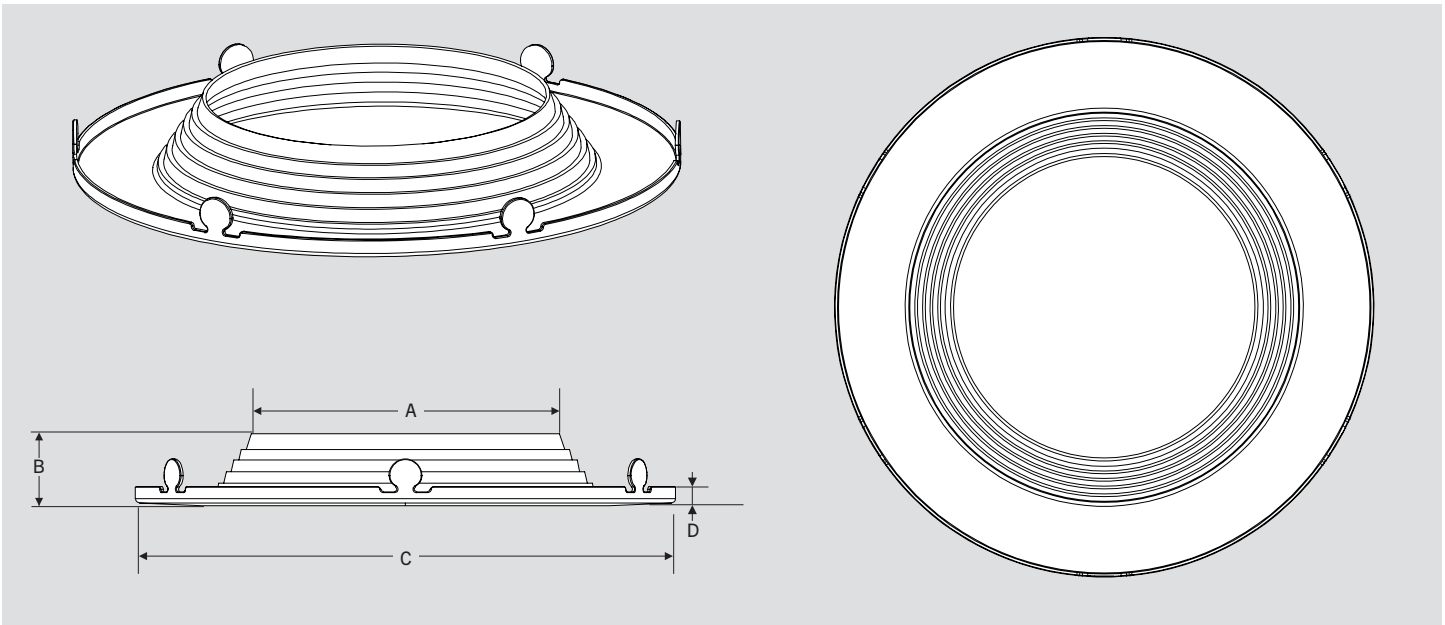

KT-TRIM-RD-XCB-MB

INTERCHANGEABLE TRIM FOR BAFFLED LED DOWNLIGHTS

DESCRIPTION

Interchangeable Trim for Baffled LED Downlights, Matte Black

PHYSICAL DIMENSIONS

TRIM DIMENSIONS

ORDER CODE	A	B	C	D
KT-TRIM-RD-4CB-MB	2.88"	0.69"	5.15"	0.18"
KT-TRIM-RD-6CB-MB	3.59"	0.80"	7.46"	0.25"

KT-TRIM-RD-XCB-MB

INTERCHANGEABLE TRIM FOR BAFFLED LED DOWNLIGHTS

ORDERING INFORMATION

ORDER CODE	UPC	EASY CODE
KT-TRIM-RD-4CB-MB	843654140735	UCH-61
KT-TRIM-RD-6CB-MB	843654140742	GGG-71

CATALOG NUMBER BREAKDOWN

KT-TRIM-RD-XCB-MB

1 2 3 4 5 6

- 1 Keystone Technologies
- 2 Interchangeable Trim
- 3 Recessed Downlight
- 4 Nominal size
- 5 Circular Baffled
- 6 Matte Black

4 Nominal Size

4	4"
6	6"