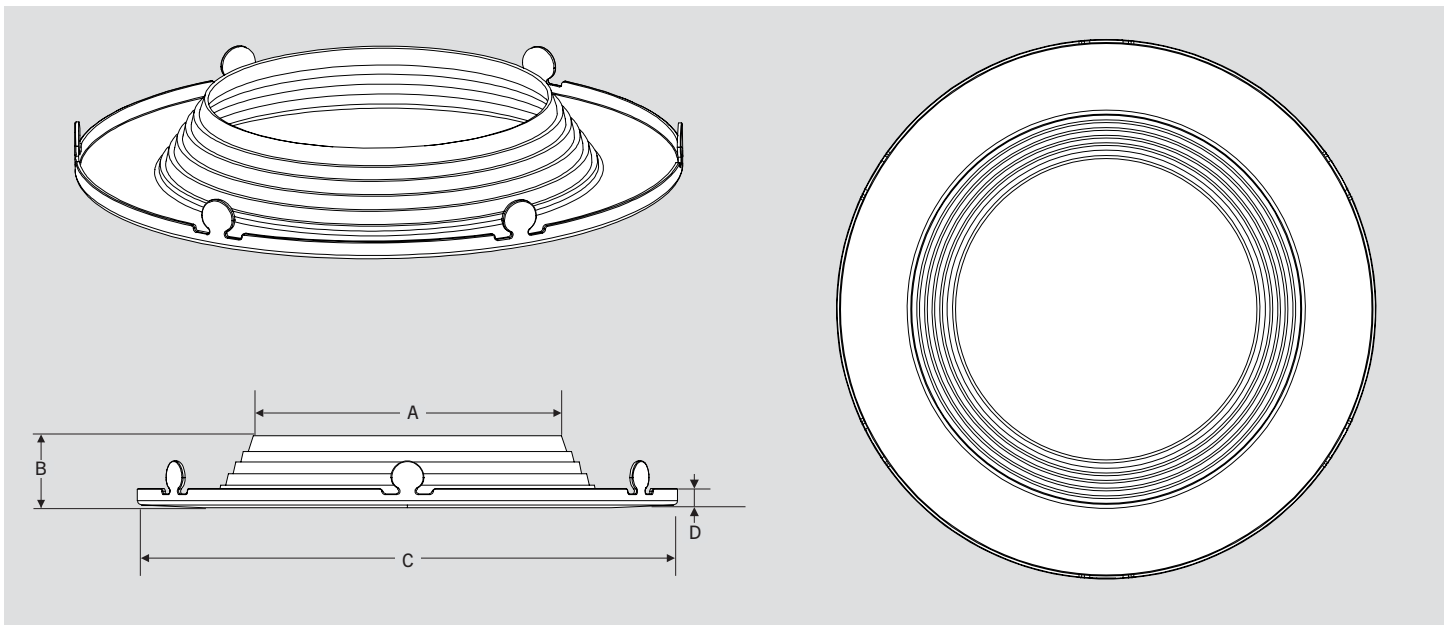

# KT-TRIM-RD-XCB-BR

INTERCHANGEABLE TRIM FOR BAFFLED LED DOWNLIGHTS

## PHYSICAL DIMENSIONS

### TRIM DIMENSIONS

ORDER CODE	A	B	C	D
KT-TRIM-RD-4CB-BR	2.88"	0.69"	5.15"	0.18"
KT-TRIM-RD-6CB-BR	3.59"	0.80"	7.46"	0.25"