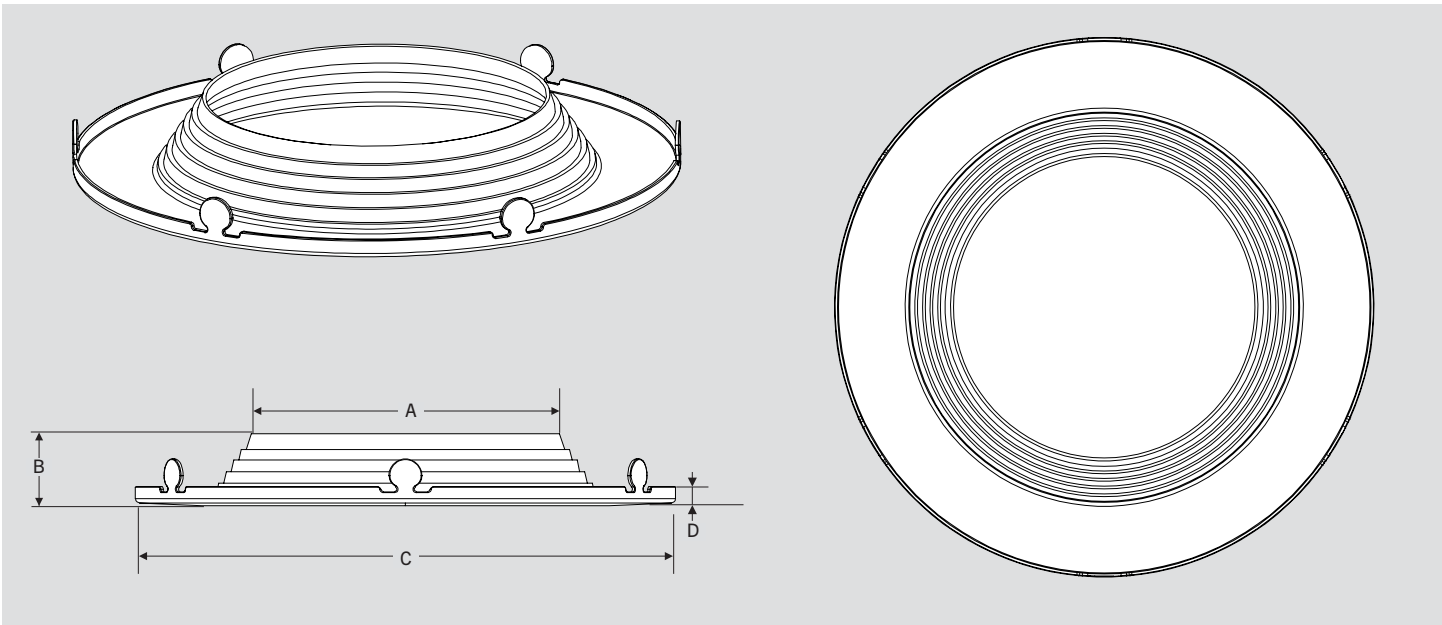

KT-TRIM-RD-XCB-BN

INTERCHANGEABLE TRIM FOR BAFFLED LED DOWNLIGHTS

DESCRIPTION

Interchangeable Trim for Baffled LED Downlights, Brushed Nickel

PHYSICAL DIMENSIONS

TRIM DIMENSIONS

ORDER CODE	A	B	C	D
KT-TRIM-RD-4CB-BN	2.88"	0.69"	5.15"	0.18"
KT-TRIM-RD-6CB-BN	3.59"	0.80"	7.46"	0.25"

KT-TRIM-RD-XCB-BN

INTERCHANGEABLE TRIM FOR BAFFLED LED DOWNLIGHTS

ORDERING INFORMATION

ORDER CODE	UPC	EASY CODE
KT-TRIM-RD-4CB-BN	843654140773	OGO-41
KT-TRIM-RD-6CB-BN	843654140780	LSE-13

CATALOG NUMBER BREAKDOWN

KT-TRIM-RD-XCB-BN

1 2 3 4 5 6

- 1 Keystone Technologies
- 2 Interchangeable Trim
- 3 Recessed Downlight
- 4 Nominal size
- 5 Circular Baffled
- 6 Brushed Nickel

4 Nominal Size

4	4"
6	6"