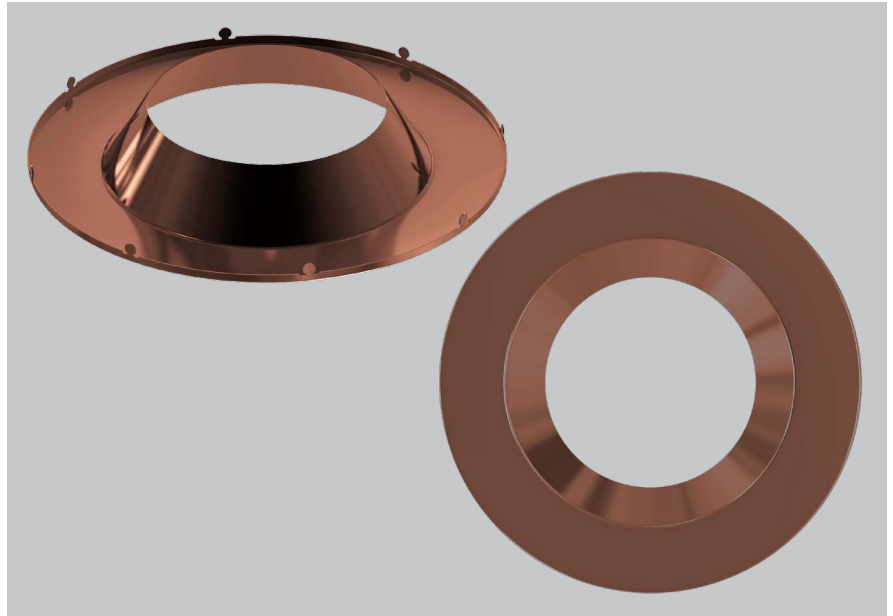

KT-RDLED-XB-BR-TRIM
INTERCHANGEABLE TRIM FOR RECESSED DOWNLIGHTS

DESCRIPTION

Interchangeable Trim for Series B
Recessed Downlights | Bronze

PHYSICAL SPECIFICATIONS

Size	D1 (Diameter 1)	D2 (Diameter 2)	D3 (Diameter 3)	H1 (Height 1)	H2 (Height 2)	H3 (Height 3)
4"	5.61"	4.09"	3.36"	1.33"	0.46"	0.20"
6"	7.46"	5.38"	4.10"	1.55"	0.56"	0.29"
8"	9.55"	7.03"	5.07"	1.71"	0.59"	0.33"
10"	11.36"	7.97"	5.66"	1.72"	0.59"	0.33"

KT-RDLED-XB-BR-TRIM

INTERCHANGEABLE TRIM FOR RECESSED DOWNLIGHTS

ORDERING INFORMATION

Catalog Number	Pack Qty.	UPC	Easy Code
KT-RDLED-4B-BR-TRIM	1	843654139593	PFU-34
KT-RDLED-6B-BR-TRIM	1	843654139609	HZD-56
KT-RDLED-8B-BR-TRIM	1	843654139616	UFI-14
KT-RDLED-10B-BR-TRIM	1	843654139623	VQO-30

CATALOG NUMBER BREAKDOWN

KT-RDLED-XB-BR-TRIM

1
2
3
4
5
6
7

- 1** Keystone Technologies
- 2** Recessed Downlight
- 3** LED Technology
- 4** Nominal Size
- 5** Series B
- 6** Bronze
- 7** Trim

4 Nominal Size