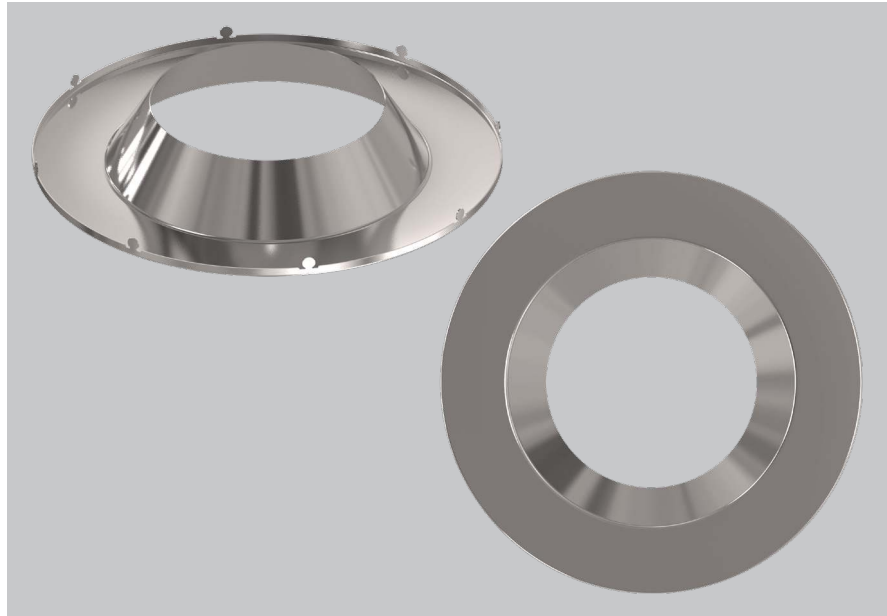

KT-RDLED-XB-BN-TRIM
INTERCHANGEABLE TRIM FOR RECESSED DOWNLIGHTS

DESCRIPTION

Interchangeable Trim for Series B
Recessed Downlights | Brushed Nickel

PHYSICAL SPECIFICATIONS

Size	D1 (Diameter 1)	D2 (Diameter 2)	D3 (Diameter 3)	H1 (Height 1)	H2 (Height 2)	H3 (Height 3)
4"	5.61"	4.09"	3.36"	1.33"	0.46"	0.20"
6"	7.46"	5.38"	4.10"	1.55"	0.56"	0.29"
8"	9.55"	7.03"	5.07"	1.71"	0.59"	0.33"
10"	11.36"	7.97"	5.66"	1.72"	0.59"	0.33"

KT-RDLED-XB-BN-TRIM

INTERCHANGEABLE TRIM FOR RECESSED DOWNLIGHTS

ORDERING INFORMATION

Catalog Number	Pack Qty.	UPC	Easy Code
KT-RDLED-4B-BN-TRIM	1	843654139555	SJB-19
KT-RDLED-6B-BN-TRIM	1	843654139562	TPZ-86
KT-RDLED-8B-BN-TRIM	1	843654139579	COD-09
KT-RDLED-10B-BN-TRIM	1	843654139586	EHN-83

CATALOG NUMBER BREAKDOWN

KT-RDLED-XB-BN-TRIM

1 **2** **3** **4** **5** **6** **7**

- 1** Keystone Technologies
- 2** Recessed Downlight
- 3** LED Technology
- 4** Nominal Size
- 5** Series B
- 6** Brushed Nickel
- 7** Trim

4 Nominal Size

4	4"
6	6"
8	8"
10	10"